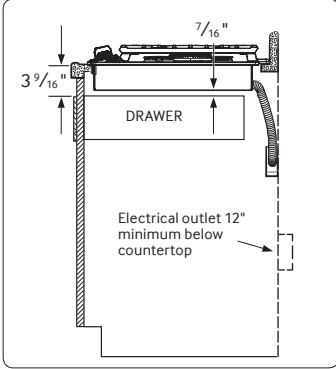

NA36N7755TS

36" Gas Cooktop

Installing Your Cooktop

Can be installed over a single oven.

All horizontal clearances must be maintained for a minimum of 18" above the cooking surface.

Allow 7/16" minimum vertical clearance from the cooktop bottom (or 39/16" minimum depth from the countertop) to any combustible surfaces, including the upper edge of a drawer installed below the cooktop.

See built-in oven installation for complete installation instructions.

Maintain the following minimum clearance dimensions.