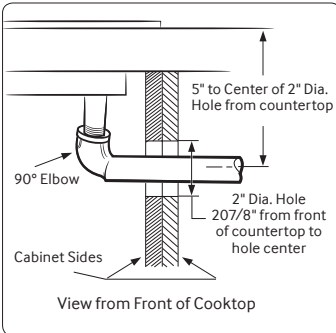

36" Gas Cooktop

Installing Your Cooktop

Can be installed over a single oven.

All horizontal clearances must be maintained for a minimum of 18" above the cooking surface.

Allow 7/16" minimum vertical clearance from the cooktop bottom (or 39/16" minimum depth from the countertop) to any combustible surfaces, including the upper edge of a drawer installed below the cooktop.

See built-in oven installation for complete installation instructions.

Maintain the following minimum clearance dimensions.

Total Power (BTU)

- 59K

Power Source

- 120V/60Hz

Gas Cooktop (BTU)

- Right Front: 13K
- Left Front: 9.5K
- Right Rear: 5K Simmer
- Left Rear: 9.5K
- Center: 22K (Dual)