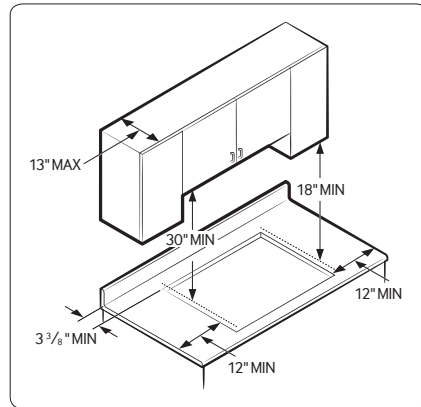

36" Gas Cooktop

Installing Your Cooktop

Can be installed over a single oven.

All horizontal clearances must be maintained for a minimum of 18" above the cooking surface.

Allow 7/16" minimum vertical clearance from the cooktop bottom (or 39/16" minimum depth from the countertop) to any combustible surfaces, including the upper edge of a drawer installed below the cooktop.

See built-in oven installation for complete installation instructions.

Maintain the following minimum clearance dimensions.

Total Power (BTU)

- 59K

Power Source

- 120V/60Hz

Gas Cooktop (BTU)

- Right Front: 13K
- Left Front: 9.5K
- Right Rear: 5K Simmer
- Left Rear: 9.5K
- Center: 22K (Dual)

Warranty

One (1) Year All Parts and Labour

Dimensions

Cooktop Dimensions

Refer to installation manual for more details.

Cut-out Dimensions of Countertop

COLOUR	MODEL #	UPC CODE
Stainless Steel	NA36N7755TS	887276183572
Black Stainless Steel	NA36N7755TG	887276183503