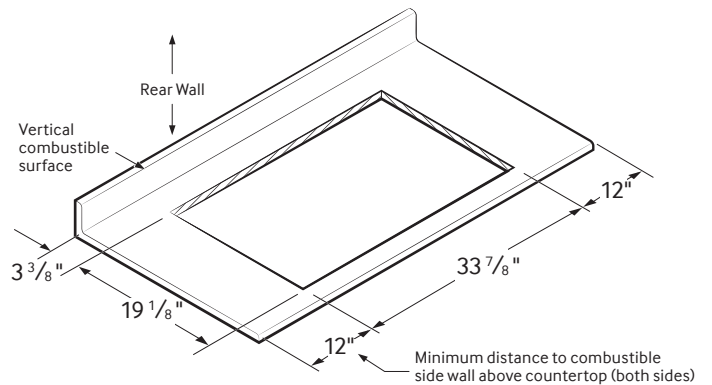

Warranty

One (1) Year All Parts and Labour

Dimensions

Cooktop Dimensions

Refer to installation manual for more details.

Cut-out Dimensions of Countertop

COLOUR	MODEL #	UPC CODE
Stainless Steel	NA36N7755TS	887276183572
Black Stainless Steel	NA36N7755TG	887276183503