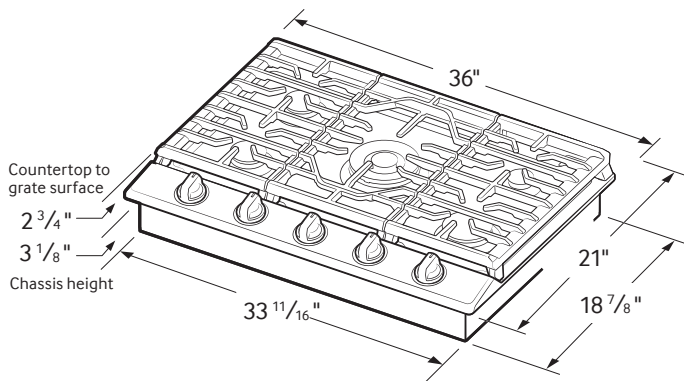

36" Gas Cooktop

Installing Your Cooktop

Can be installed over a single oven.

All horizontal clearances must be maintained for a minimum of 18" above the cooking surface.

Allow 7/16" minimum vertical clearance from the cooktop bottom (or 39/16" minimum depth from the countertop) to any combustible surfaces, including the upper edge of a drawer installed below the cooktop.

See built-in oven installation for complete installation instructions.

Maintain the following minimum clearance dimensions.

Total Power (BTU)

- 59K

Power Source

- 120V/60Hz

Gas Cooktop (BTU)

- Right Front: 13K
- Left Front: 9.5K
- Right Rear: 5K Simmer
- Left Rear: 9.5K
- Center: 22K (Dual)

Warranty

One (1) Year All Parts and Labour

Dimensions

Cooktop Dimensions

Refer to installation manual for more details.

Cut-out Dimensions of Countertop

COLOUR	MODEL #	UPC CODE
Stainless Steel	NA36N7755TS	887276183572
Black Stainless Steel	NA36N7755TG	887276183503