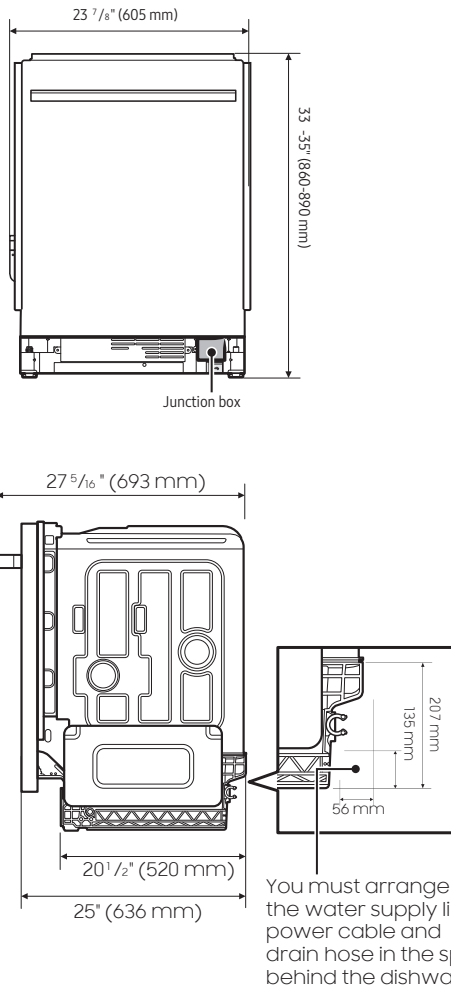

DW80CG5451SR

SAMSUNG

Samsung Dishwasher with StormWash™ and AutoRelease™

Installation Specifications

Dimensions

NOTE

This dishwasher is designed to be enclosed on the top and on both sides by a standard residential kitchen cabinet unit. The installation cabinet must be clean and free of any obstructions. The cabinet must be at least 24 inches wide, 24 inches deep, and 34 1/8 inches high. For the front door of the dishwasher to be flush with the leading edge of the counter top, the counter top must be at least 25 inches deep.

23 7/8" x 33 7/8" x 25"

Weight: 84 lb (38 kg)

Shipping Dimensions & Weight (WxHxD)

Dimensions: 26" x 34 7/8" x 29 3/4"

Weight: 90 lb (41 kg)

Colour

Model

UPC