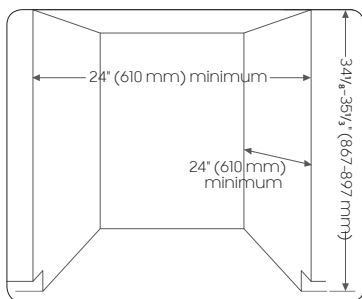

DW80CG5451SR

SAMSUNG

Samsung Dishwasher with StormWash™ and AutoRelease™

Installation Specifications

Dimensions

NOTE

This dishwasher is designed to be enclosed on the top and on both sides by a standard residential kitchen cabinet unit. The installation cabinet must be clean and free of any obstructions. The cabinet must be at least 24 inches wide, 24 inches deep, and 34 1/8 inches high. For the front door of the dishwasher to be flush with the leading edge of the counter top, the counter top must be at least 25 inches deep.

23 7/8" x 33 7/8" x 25"

Weight: 84 lb (38 kg)

Shipping Dimensions & Weight (WxHxD)

Dimensions: 26" x 34 7/8" x 29 3/4"

Weight: 90 lb (41 kg)

Colour

Model

UPC