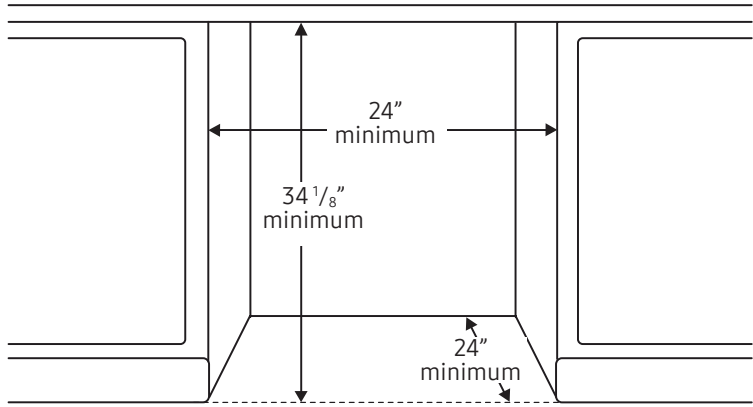

DW80N3030US

SAMSUNG

Built-in Dishwasher with Hybrid Tub and Third Rack

Installing Your Dishwasher

Features

- 4 Wash Cycles:
  - Auto
  - Normal
  - Heavy
  - Express 60

Convenience

- Child Lock
- Digital Water Leakage Sensor
- Height-Adjustable Upper Rack
- Upper Rack: 2 Cup Shelves

Warranty

One (1) Year All Parts and Labour
Five (5) Year Limited on Printed Circuit Board

Product Dimensions & Weight (WxHxD)

Dimensions: 23 ³/₄" x 33 ³/₄" x 24 ⁵/₈"

Weight: 66.1 lbs. (30 Kg)

Shipping Dimensions & Weight (WxHxD)

Dimensions: 26 ¹/₂" x 35" x 29 ¹/₂"

Weight: 81.6 lbs. (37 Kg)