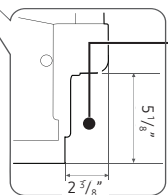

Product Dimensions & Weight (WxHxD)

Dimensions: 23 ³/₄" x 33 ³/₄" x 24 ⁵/₈"

Weight: 66.1 lbs. (30 Kg)

Shipping Dimensions & Weight (WxHxD)

Dimensions: 26 ¹/₂" x 35" x 29 ¹/₂"

Weight: 81.6 lbs. (37 Kg)

Dimensions

Side View

Rear View

The water supply line, power cable and drain hose should go through this space behind the dishwasher. Then, the power cable run in channels under the dishwasher to connections in the front.