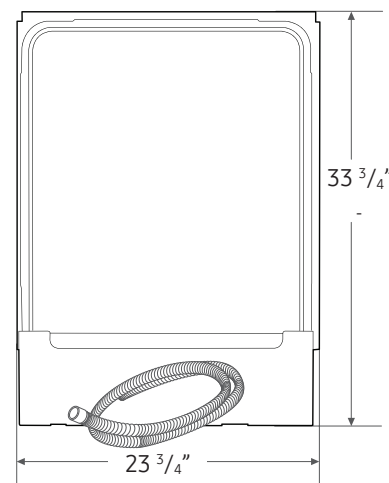

Product Dimensions & Weight (WxHxD)

Dimensions: 23 ³/₄" x 33 ³/₄" x 24 ⁵/₈"

Weight: 66.1 lbs. (30 Kg)

Shipping Dimensions & Weight (WxHxD)

Dimensions: 26 ¹/₂" x 35" x 29 ¹/₂"

Weight: 81.6 lbs. (37 Kg)

Dimensions

Side View

Rear View

The water supply line, power cable and drain hose should go through this space behind the dishwasher. Then, the power cable run in channels under the dishwasher to connections in the front.