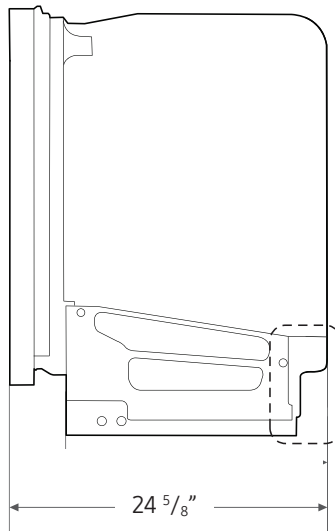

Product Dimensions & Weight (WxHxD)

Dimensions: 23 ³/₄" x 33 ³/₄" x 24 ⁵/₈"

Weight: 66.1 lbs. (30 Kg)

Shipping Dimensions & Weight (WxHxD)

Dimensions: 26 ¹/₂" x 35" x 29 ¹/₂"

Weight: 81.6 lbs. (37 Kg)

Dimensions

Side View

Rear View

The water supply line, power cable and drain hose should go through this space behind the dishwasher. Then, the power cable run in channels under the dishwasher to connections in the front.