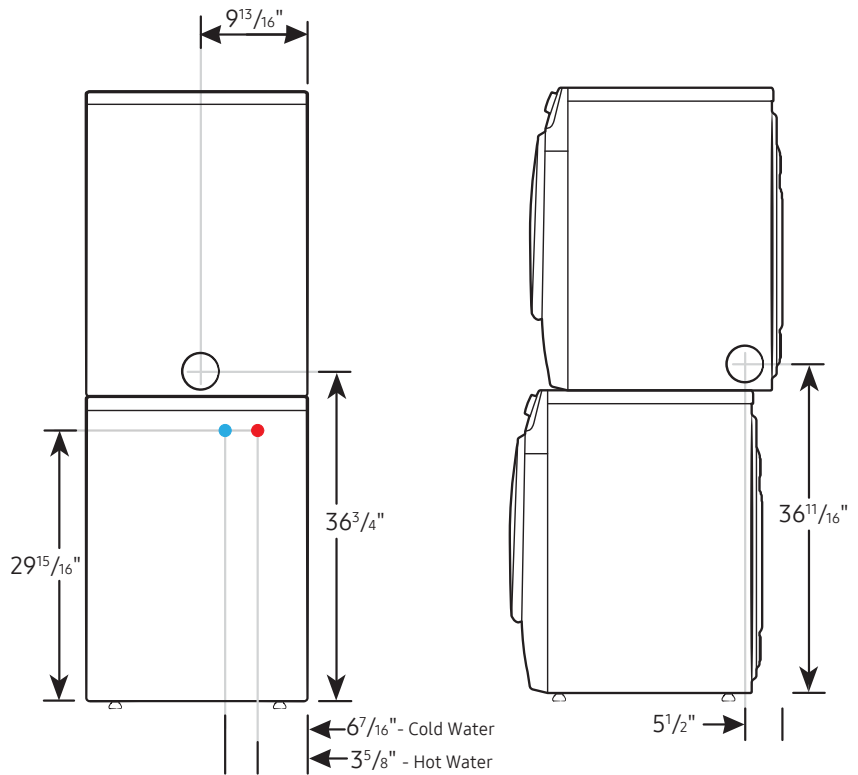

#### Product Dimensions & Weight (WxHxD)

Dimensions: 23<sup>5</sup>/<sub>8</sub>" x 33<sup>1</sup>/<sub>2</sub>" x 25<sup>13</sup>/<sub>16</sub>"  
Weight: 88.4 lbs

**Connection Dimensions**

Back and side view of dryer

Actual color may vary. Design, specifications, and color availability are subject to change without notice. Non-metric weights and measurements are approximate.

4.0 cu. ft. Smart Dial Electric Dryer with Sensor Dry

**Installation Specifications – Stacked Pair**

Clearances indicated are for stacked pairs. The closet front must have two unobstructed air openings for a combined minimum total area of 72-inch<sup>2</sup>.

**Connection Dimensions**

Back and side views of stacked pair

- LEGEND:**
- Cold Water Connection
  - Hot Water Connection

Actual color may vary. Design, specifications, and color availability are subject to change without notice. Non-metric weights and measurements are approximate.