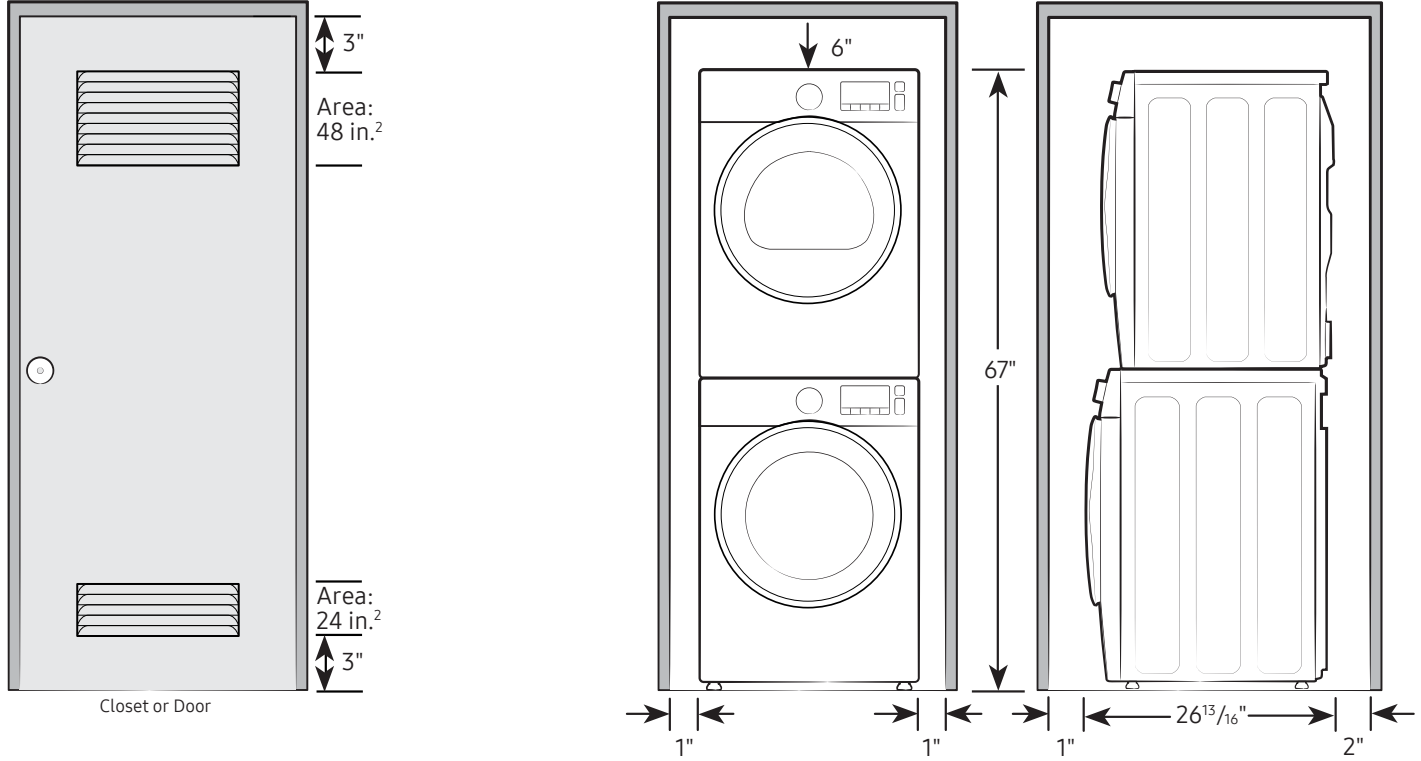

4.0 cu. ft. Smart Dial Electric Dryer with Sensor Dry

Installation Specifications – Stacked Pair

Clearances indicated are for stacked pairs. The closet front must have two unobstructed air openings for a combined minimum total area of 72-inch².

Connection Dimensions

Back and side views of stacked pair