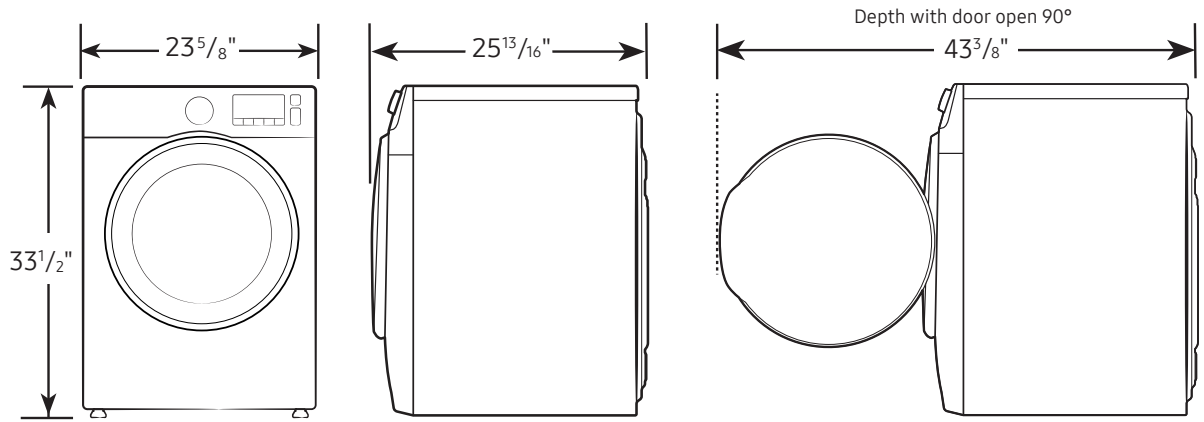

4.0 cu. ft. Smart Dial Electric Dryer with Sensor Dry

Dimensions

Installation Specifications – Side-by-Side or Stand-Alone

If the washer and dryer are installed together or the dryer alone, the closet front must have two unobstructed air openings for a combined minimum total area of 72-inch². Your washer alone does not require a specific air opening.

Alcove or closet installation
Minimum clearances for
closet and alcove installations: