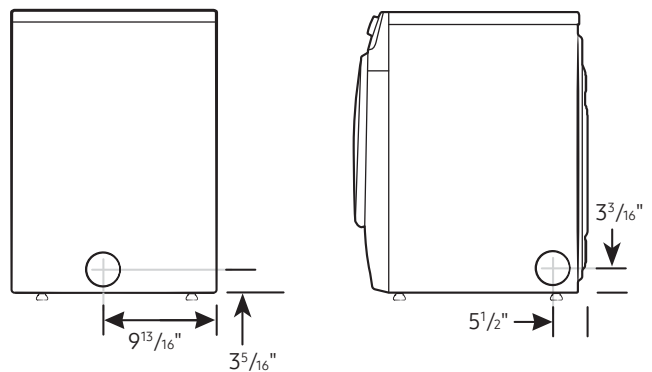

#### Product Dimensions & Weight (WxHxD)

Dimensions: 23<sup>5</sup>/<sub>8</sub>" x 33<sup>1</sup>/<sub>2</sub>" x 25<sup>13</sup>/<sub>16</sub>"  
Weight: 88.4 lbs

<sup>2</sup> Designed to fit a 30" installation depth.

4.0 cu. ft. Smart Dial Electric Dryer with Sensor Dry

**Dimensions**

**Installation Specifications – Side-by-Side or Stand-Alone**

If the washer and dryer are installed together or the dryer alone, the closet front must have two unobstructed air openings for a combined minimum total area of 72-inch<sup>2</sup>. Your washer alone does not require a specific air opening.

**Connection Dimensions**

Back and side view of dryer

Actual color may vary. Design, specifications, and color availability are subject to change without notice. Non-metric weights and measurements are approximate.