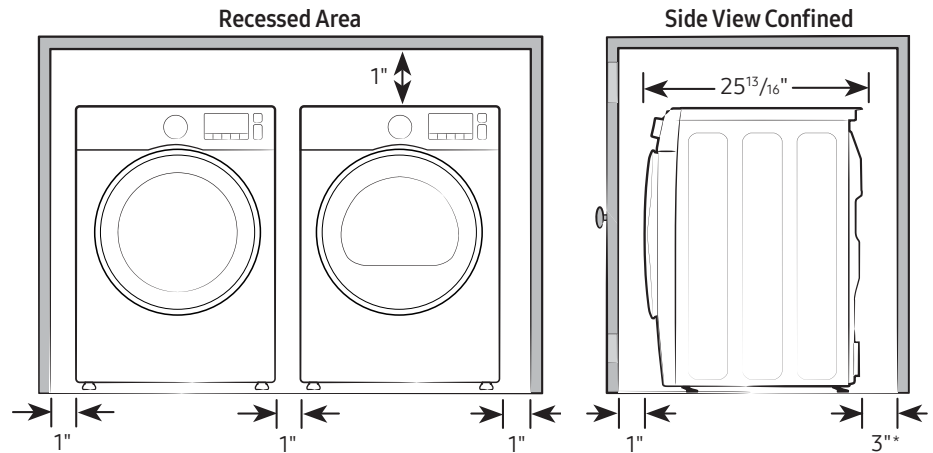

*Minimum space of 3" is required for best dryer performance.
In case of insufficient space for duct installation, properly sized vent kit is needed.

Connection Dimensions

Back and side view of dryer