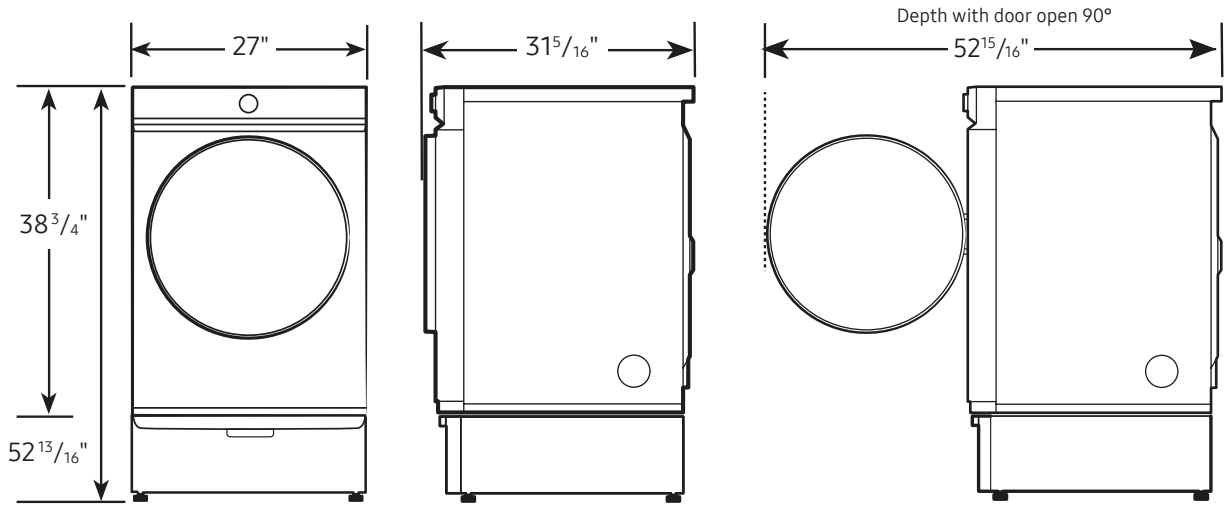

DVE46BB6700

SAMSUNG

Bespoke 7.5 cu. ft. AI Smart Dial Electric Dryer with Super Speed Dry and MultiControl™

Dimensions

Required dimensions for installation with pedestal: