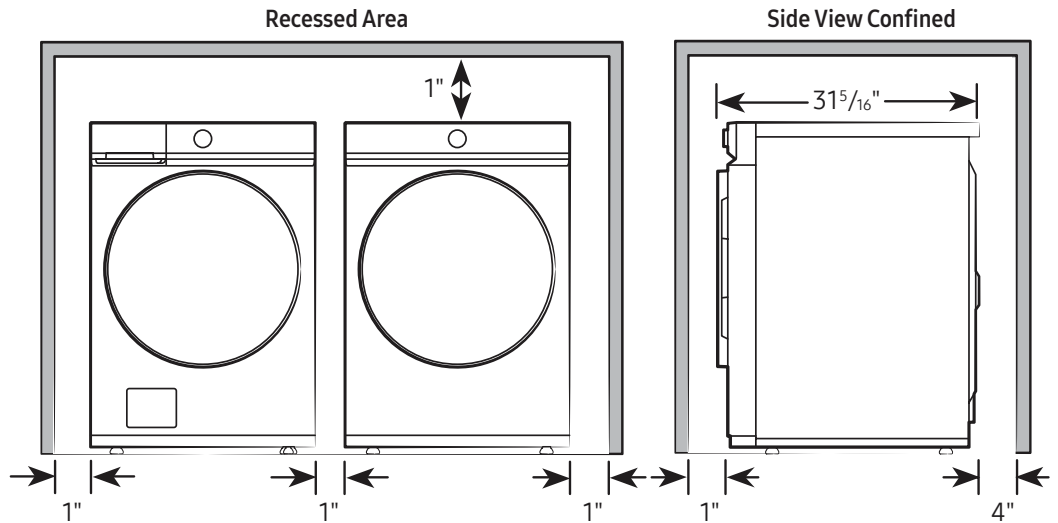

Required dimensions for installation with pedestal:

Installation Specifications – Side-by-Side

If the washer and dryer are installed together or the dryer alone, the closet front must have two unobstructed air openings for a combined minimum total area of 72-inch². Your washer alone does not require a specific air opening.

Alcove or closet installation

Minimum clearance for closet and alcove installations:

Connection Dimensions

Back and side view of dryer

LEGEND:

● Cold Water Connection

Actual color may vary. Design, specifications, and color availability are subject to change without notice. Non-metric weights and measurements are approximate.