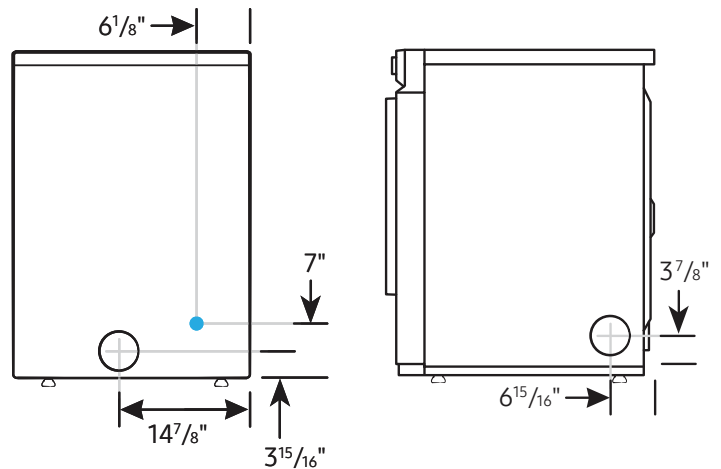

DVE46BB6700

SAMSUNG

Bespoke 7.5 cu. ft. AI Smart Dial Electric Dryer with Super Speed Dry and MultiControl™

Dimensions

Required dimensions for installation with pedestal:

Installation Specifications – Side-by-Side

If the washer and dryer are installed together or the dryer alone, the closet front must have two unobstructed air openings for a combined minimum total area of 72-inch². Your washer alone does not require a specific air opening.

Alcove or closet installation

Minimum clearance for closet and alcove installations:

Connection Dimensions

Back and side view of dryer

LEGEND:

● Cold Water Connection

Actual color may vary. Design, specifications, and color availability are subject to change without notice. Non-metric weights and measurements are approximate.

©2022 Samsung Electronics America, Inc., 85 Challenger Road, Ridgefield Park, NJ 07660. Tel: 800-SAMSUNG.samsung.com. Samsung is a registered trademark of Samsung Electronics Co., Ltd.