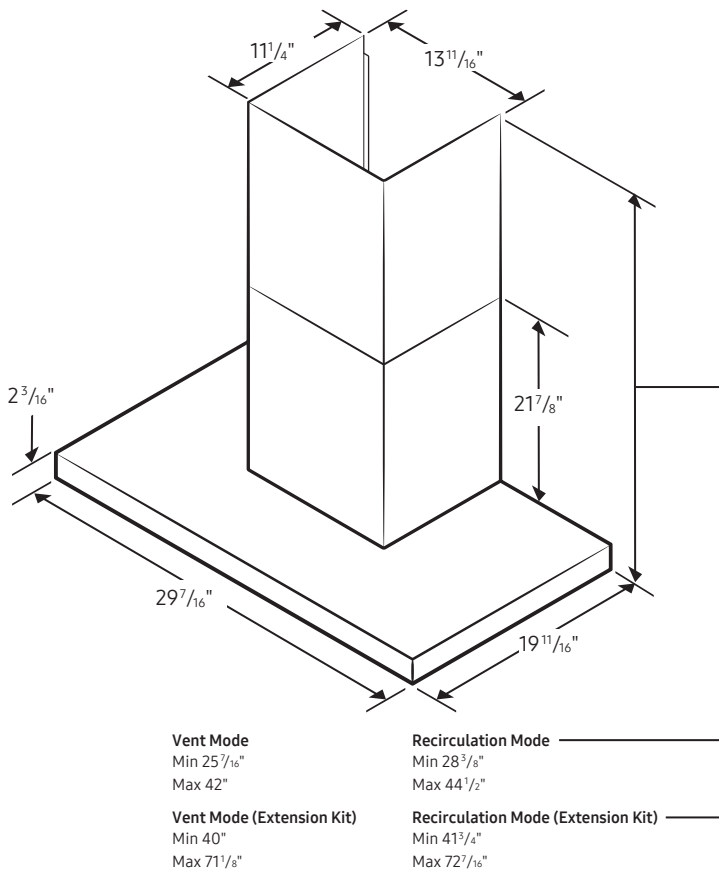

### Product Dimensions & Weight (WxHxD)

Outside (Max) Hood Dimensions:

29<sup>7</sup>/<sub>16</sub>" x 25<sup>7</sup>/<sub>16</sub>" x 19<sup>11</sup>/<sub>16</sub>"

Weight: 33.3 lbs

### Dimensions and Clearance

### Shipping Dimensions & Weight (WxHxD)

Dimensions:

33<sup>3</sup>/<sub>16</sub>" x 25<sup>25</sup>/<sub>32</sub>" x 19<sup>11</sup>/<sub>16</sub>"

Weight: 57.1 lbs