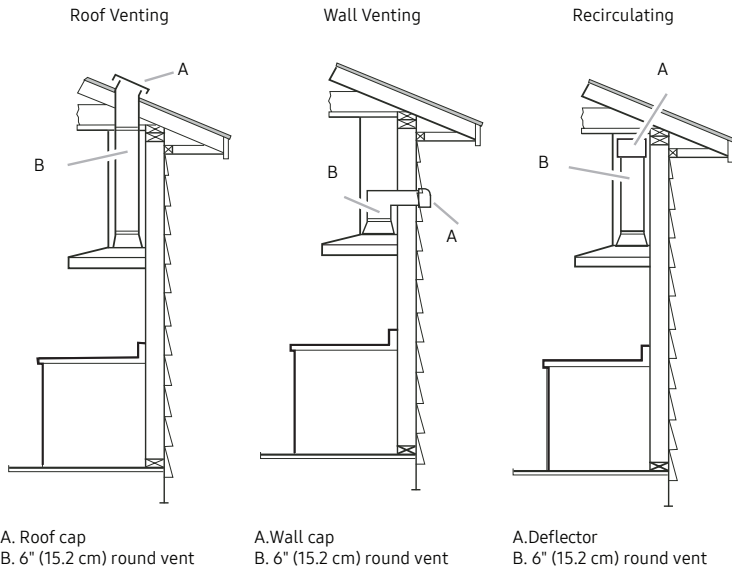

Convenience

- LED Lighting

NK30K7000WS/A2

SAMSUNG

30" Range Hood

Venting Methods

Dimensions and Clearance

* For Vented Installation