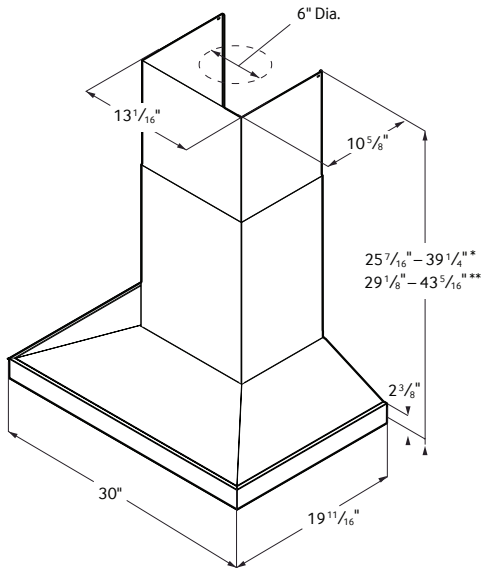

Dimensions and Clearance

* For Vented Installation

** For Non-Vented Recirculating Installation

Total Power

220W

Power Source

120V / 60 Hz / 15A

Range Hood

- 30" Stainless Steel Chimney Hood
- Vent Fan: 390 CFM (600 CFM Optional)
- Front-Centered, Touch Control
- 4 Fan Speeds: 3 Step, 1 Booster
- 74 dBA (10.8 sonnes) Noise Level
- Hood Connectivity Control
- Bluetooth® On/Off Control
- Mobile Monitoring: Fan Speed, Lighting On/Off, Power Control
- Removable Baffle Filter
- LED Lighting

Warranty

One (1) Year All Parts and Labor

Product Dimensions & Weight (WxHxD)

Outside (Max) Hood Dimensions:

30" x 25⁷/₁₆" x 19¹¹/₁₆"

Weight: 44.1 lbs

Shipping Dimensions & Weight (WxHxD)

Dimensions:

34¹/₄" x 26¹/₂" x 18¹/₁₆"

Weight: 56.7 lbs

Color

Stainless Steel

Black Stainless Steel

Model

NK30K7000WS/A2

NK30K7000WG/A2

UPC Code

887276245263

887276245256

Hood Extension Kit (Optional)

NK-AE705PWS

NK-AE705PWG

Recirculation Kit (Optional)

NK-AF030FNB

Charcoal Filter

NK-AR050FNB