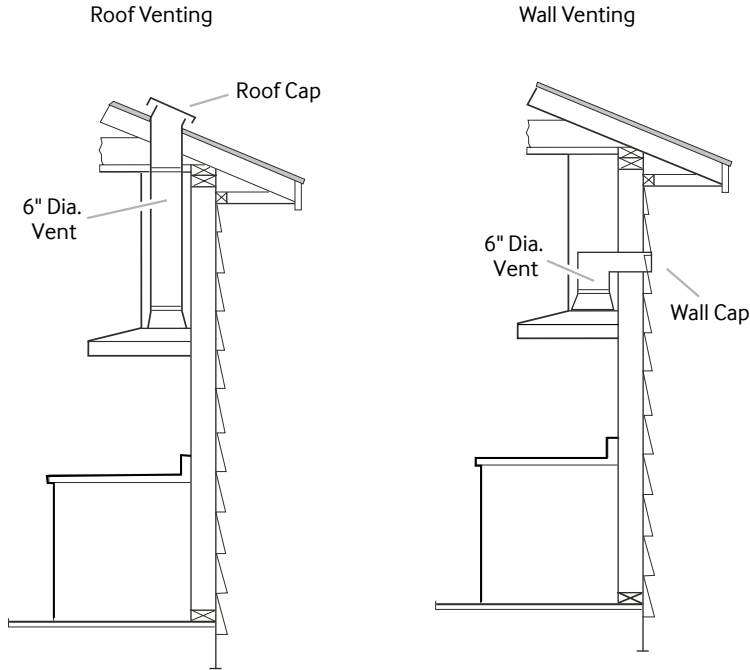

POWERFUL 600 CFM VENTILATION

- Circulates air to remove odors quickly.

NK30K7000WS

30" Range Hood

Venting Methods

Dimensions and Clearance

Total Power

220W