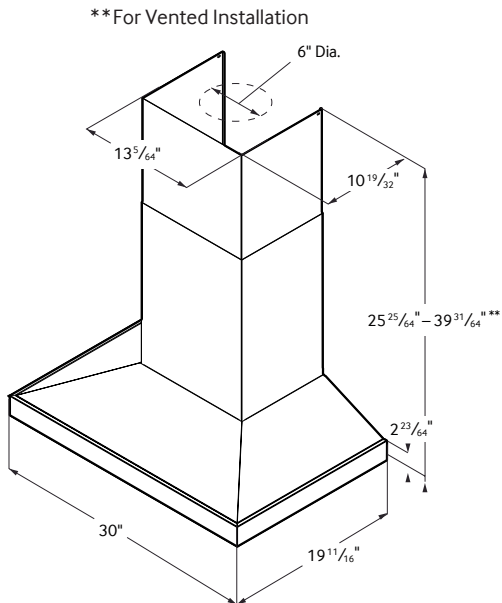

Dimensions and Clearance

Total Power

220W

Power Source

120V / 60 Hz / 15A

Range Hood

- 30" Stainless Steel Chimney Hood
- Vent Fan: 600 CFM
- Front-Centered, Touch Control
- 4 Fan Speeds: 3 Step, 1 Booster
- 74 dBA Noise Level
- Hood Connectivity Control
- Bluetooth On/Off Control
- Mobile Monitoring: Fan Speed, Lighting On/Off, Power Control
- Removable Baffle Filter
- LED Lighting

Warranty

One (1) Year All Parts and Labor

Product Dimensions & Weight (WxHxD)

Outside (Max) Hood Dimensions:

30" x 25 25/64" x 19 11/16"

Weight: 44.1 lbs.

Shipping Dimensions & Weight (WxHxD)

Dimensions:

34 1/4" x 26 1/2" x 18 1/16"

Weight: 56.7 lbs.

Color

Stainless Steel

Model

NK30K7000WS

UPC Code

887276182964

Black Stainless Steel

NK30K7000WG 887276182957

SAMSUNG

Actual color may vary. Design, specifications, and color availability are subject to change without notice. Non-metric weights and measurements are approximate.

©2017 Samsung Electronics America, Inc. 85 Challenger Road, Ridgefield Park, NJ 07660. Tel: 800-SAMSUNG. samsung.com. Samsung is a registered trademark of Samsung Electronics Co., Ltd.