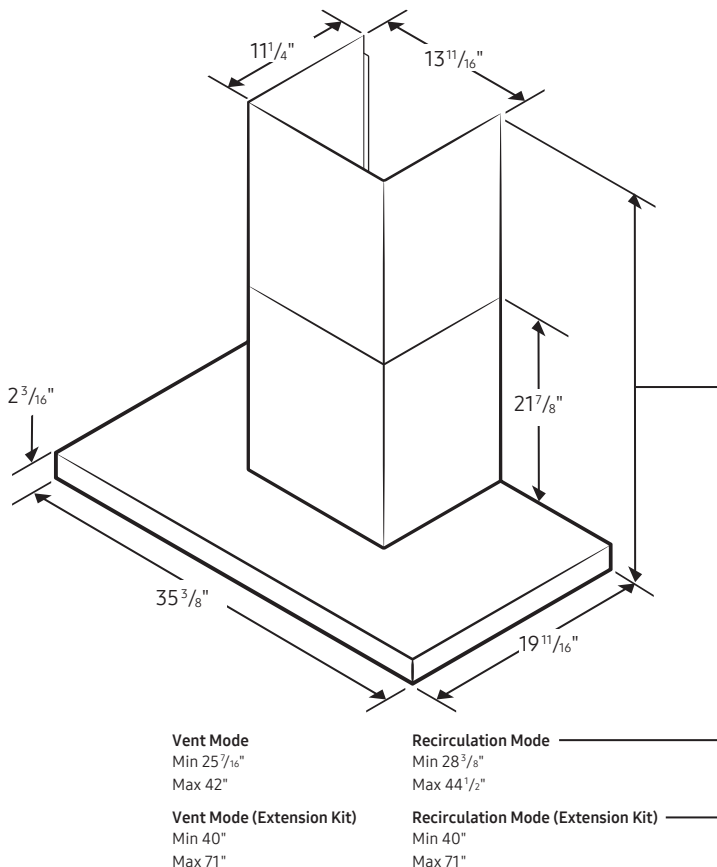

### Product Dimensions & Weight (WxHxD)

Outside (Max) Hood Dimensions:

35<sup>3</sup>/<sub>8</sub>" x 25<sup>7</sup>/<sub>16</sub>" x 19<sup>11</sup>/<sub>16</sub>"

Weight: 37.5 lbs

### Shipping Dimensions & Weight (WxHxD)

Dimensions:

38<sup>45</sup>/<sub>64</sub>" x 25<sup>25</sup>/<sub>32</sub>" x 19<sup>11</sup>/<sub>16</sub>"

Weight: 63.3 lbs

### Dimensions and Clearance