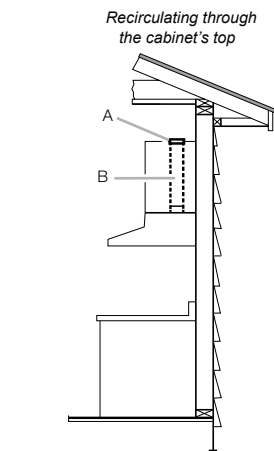

Convenience

- LED Lighting

ADA Compliant

NK30N7000US

SAMSUNG

30" Range Hood

Venting Methods

Total Power

Warranty

One (1) Year All Parts and Labor

Product Dimensions & Weight (WxHxD)

Outside (Max) Hood Dimensions:

30" x 9³/₄" x 19³/₄"

Weight: 34.2 lbs

Shipping Dimensions & Weight (WxHxD)

Dimensions: