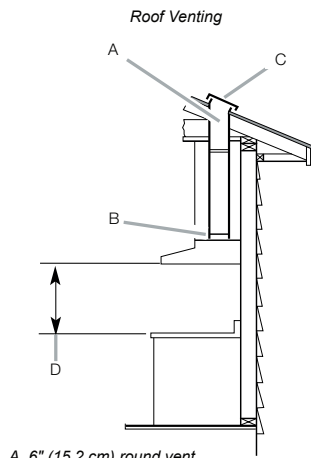

NK30N7000US

SAMSUNG

30" Range Hood

Venting Methods

Total Power

425W

Power Source

120V / 60 Hz / 15A

Range Hood

- 30" Stainless Steel Under Cabinet Hood
- Vent Fan: 390 CFM (600 CFM Optional)
- Front-Centered, Touch Control
- 4 Fan Speeds: 3 Step, 1 Booster
- 75 dBA (8.2 sonnes) Noise Level
- Hood Connectivity Control
- Bluetooth® On/Off Control
- Mobile Monitoring: Fan Speed, Lighting On/Off, Power Control
- Removable Baffle Filter
- LED Lighting

Warranty

One (1) Year All Parts and Labor

Product Dimensions & Weight (WxHxD)

Outside (Max) Hood Dimensions:

30" x 9³/₄" x 19³/₄"

Weight: 34.2 lbs

Shipping Dimensions & Weight (WxHxD)

Dimensions:

32⁷/₈" x 13³/₁₆" x 23⁹/₁₆"

Weight: 45.2 lbs

Color

Stainless Steel

Black Stainless Steel

Model

NK30N7000US/AA

NK30N7000UG/AA

UPC Code

887276262765

887276262758