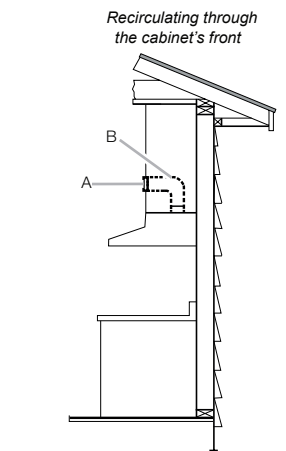

Convenience

- LED Lighting

ADA Compliant

NK30N7000US

SAMSUNG

30" Range Hood

Venting Methods

Total Power

Warranty

One (1) Year All Parts and Labor

Product Dimensions & Weight (WxHxD)

Outside (Max) Hood Dimensions:

30" x 9³/₄" x 19³/₄"

Weight: 34.2 lbs

Shipping Dimensions & Weight (WxHxD)

Dimensions: