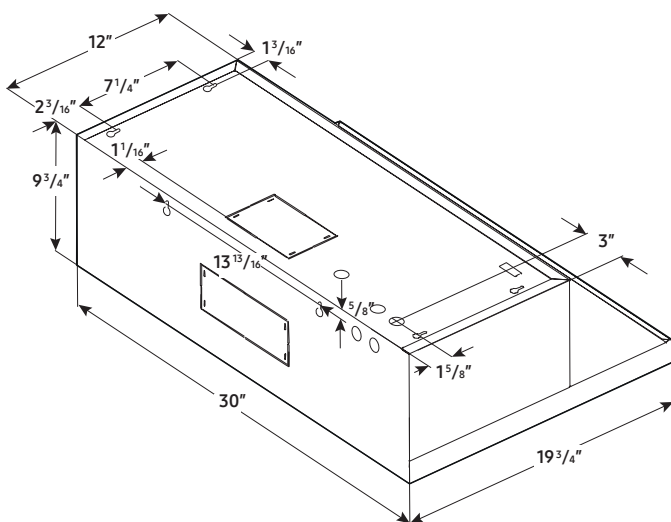

Dimensions and Clearance

Recirculation Kit (Optional)

NK-AF030FNB

Charcoal Filter

NK-AR050FNB