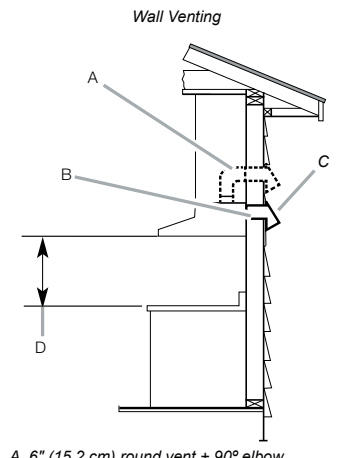

NK30N7000US

SAMSUNG

30" Range Hood

Venting Methods

Total Power

425W

Power Source

120V / 60 Hz / 15A

Range Hood

- 30" Stainless Steel Under Cabinet Hood
- Vent Fan: 390 CFM (600 CFM Optional)
- Front-Centered, Touch Control
- 4 Fan Speeds: 3 Step, 1 Booster
- 75 dBA (8.2 sonnes) Noise Level
- Hood Connectivity Control
- Bluetooth® On/Off Control
- Mobile Monitoring: Fan Speed, Lighting On/Off, Power Control
- Removable Baffle Filter
- LED Lighting

Warranty

One (1) Year All Parts and Labor

Product Dimensions & Weight (WxHxD)

Outside (Max) Hood Dimensions:

30" x 9³/₄" x 19³/₄"

Weight: 34.2 lbs

Shipping Dimensions & Weight (WxHxD)

Dimensions:

32⁷/₈" x 13³/₁₆" x 23⁹/₁₆"

Weight: 45.2 lbs

Color

Stainless Steel

Black Stainless Steel

Model

NK30N7000US/AA

NK30N7000UG/AA

UPC Code

887276262765

887276262758