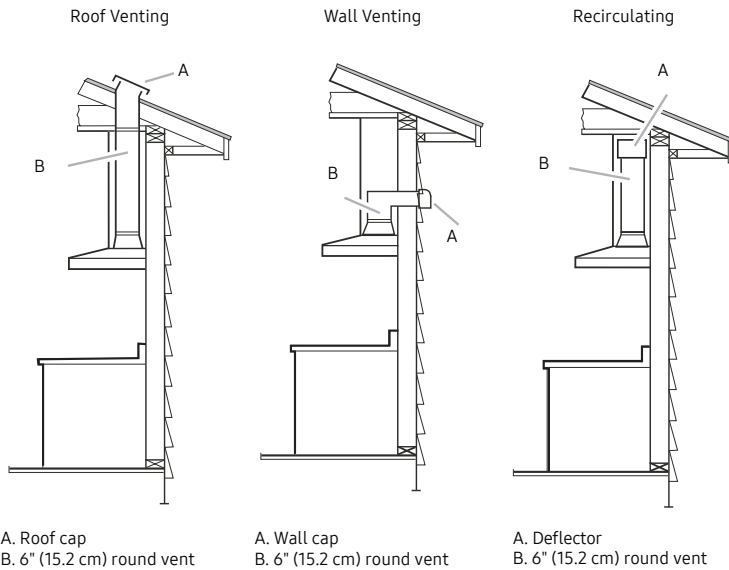

Convenience

- LED Lighting

ADA Compliant

NK30R5000W

SAMSUNG

30" Range Hood

Venting Methods

Dimensions and Clearance