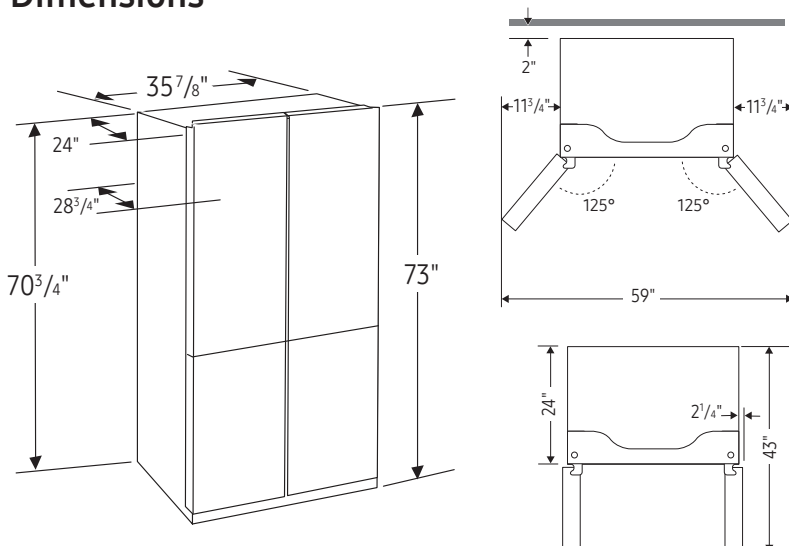

SAMSUNG

Bespoke Counter Depth 4-Door Flex™ Refrigerator with Beverage Zone™ and Auto Open Door

Installation Specifications

1. Measure the height, width and depth of the opening, making sure to include baseboards, molding tile, countertop overhang, etc. Check to be sure there is enough room to open the door (consider walls, islands or other obstacles when measuring).
2. Refer to illustrations below to determine dimensions.
3. Allow 2.5" of clearance on hinge side of refrigerator when installing next to a wall.
4. Allow 2" minimum clearance at rear for proper air circulation and water/electrical connections. Allow a 3/8" minimum clearance at sides and top for ease of installation.
5. Ensure each door and entryway in the home is wide enough for the refrigerator to be moved through easily.

For optimal usage and ability to open refrigerator doors completely, do not install next to a wall.

Please note: The following dimensions and cutout information is for planning purposes only. For complete installation details, consult manual packed with product or download manual online at [samsung.com](https://www.samsung.com).

Dimensions

Total Capacity: 22.5 cu. ft.

Refrigerator: 13.7 cu. ft.

- 1 Slide-In Shelf, 3 Tempered Glass Spill-Proof Shelves
- 2 Clear Crisper Drawers
- 6 Door Bins with 1 Gallon Door Bin
- LED Lighting

Freezer: 4.4 cu. ft.

*Compressor, evaporator, condenser, drier and connecting tubing.

Product Dimensions

Dimensions (WxHxD with hinges and doors):
35⁷/₈" x 73" x 28³/₄"

Dimensions (WxHxD without hinges and doors):
35⁷/₈" x 70³/₄" x 24"