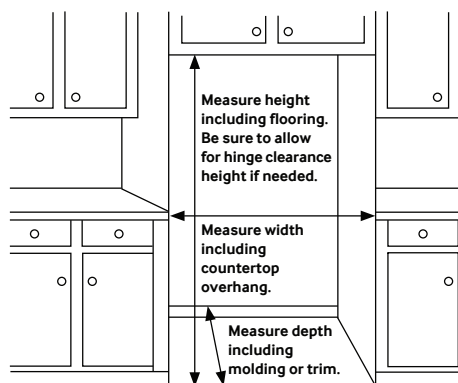

SAMSUNG

Bespoke Counter Depth 4-Door Flex™ Refrigerator with Beverage Zone™ and Auto Open Door

Installation Specifications

1. Measure the height, width and depth of the opening, making sure to include baseboards, molding tile, countertop overhang, etc. Check to be sure there is enough room to open the door (consider walls, islands or other obstacles when measuring).
2. Refer to illustrations below to determine dimensions.
3. Allow 2.5" of clearance on hinge side of refrigerator when installing next to a wall.
4. Allow 2" minimum clearance at rear for proper air circulation and water/electrical connections. Allow a 3/8" minimum clearance at sides and top for ease of installation.
5. Ensure each door and entryway in the home is wide enough for the refrigerator to be moved through easily.

For optimal usage and ability to open refrigerator doors completely, do not install next to a wall.

Please note: The following dimensions and cutout information is for planning purposes only. For complete installation details, consult manual packed with product or download manual online at [samsung.com](https://www.samsung.com).

Dimensions

Total Capacity: 22.5 cu. ft.

Refrigerator: 13.7 cu. ft.

- 1 Slide-In Shelf, 3 Tempered Glass Spill-Proof Shelves
- 2 Clear Crisper Drawers
- 6 Door Bins with 1 Gallon Door Bin
- LED Lighting

Freezer: 4.4 cu. ft.

Shipping Dimensions (WxHxD)

Dimensions: 38¹/₄" x 78⁵/₈" x 30⁵/₈"

Color	Model #	UPC Code	Product & Shipping Weight (lbs)	
Fingerprint Resistant Stainless Steel	RF23DB9700QL	887276826868	337.3	357.1
White Glass	RF23DB970012	887276826851	343.9	363.8