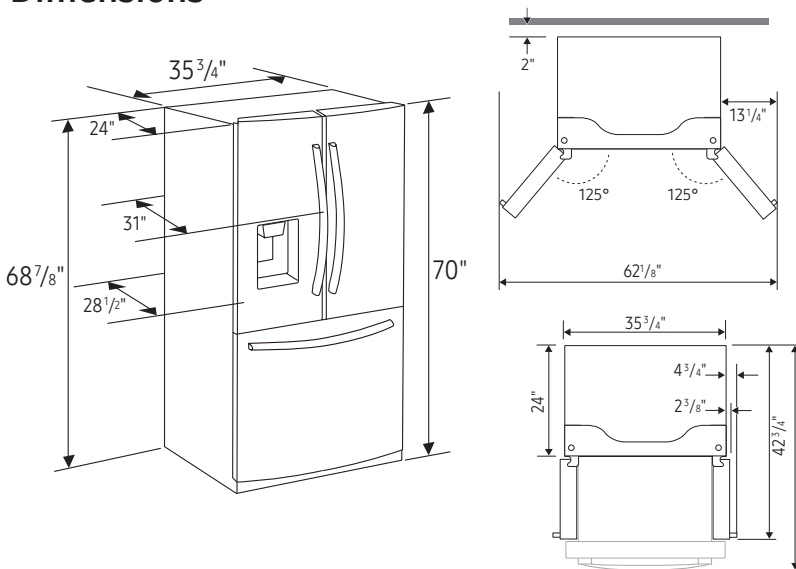

ENERGY STAR® rated:
699 kWh/yr

RF23R6201SR

SAMSUNG

23 cu. ft. Counter-Depth, 3-Door French Door Refrigerator with CoolSelect Pantry™

Installation Specifications

1. Measure the height, width and depth of the opening, making sure to include baseboards, molding tile, countertop overhang, etc. Check to be sure there is enough room to open the door (consider walls, islands or other obstacles when measuring).
2. Refer to illustration below to determine dimensions.
3. Allow 2.5" of clearance on hinge side of refrigerator when installing next to a wall where handle may make contact.
4. Allow 1" minimum clearance at rear for proper air circulation and water/electrical connections. Allow a 3/8" minimum clearance at sides and top for ease of installation.
5. Ensure each door and entryway in the home is wide enough for the refrigerator to be moved through easily.

For optimal usage and to be able to open refrigerator doors completely, do not install next to a wall.

Please note: The following dimension and cutout information is for planning purposes only. For complete installation details, consult manual packed with product, or download manual online at samsung.com.

Dimensions

Total Capacity: 22.6 cu. ft.

Refrigerator: 15.7 cu. ft.

- Premium External Filtered Water and Ice Dispenser
 - Crushed or Cubed Ice
- Ice Max
- CoolSelect Pantry™ with Temperature Control – Deli (41°C), Fresh (38°F) and Chilled (32°F) Options
- Pantry Divider
- 2 Humidity-Controlled Crispers
- 5 Tempered Glass Spill-Proof Shelves:
 - 1 Slide-In
 - 1 Foldable Half
 - 3 Fixed
- 6 Clear Door Bins
 - Right Door: 3 Gallon Bins
 - Left Door: 3 Regular Bins
- Adjustable Shelves for Tall Oversized Items
- High Efficiency Top LED Lighting