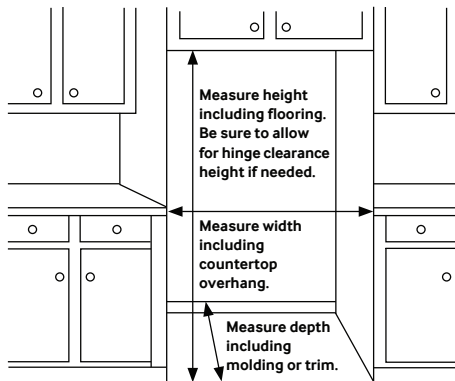

ENERGY STAR® rated:
699 kWh/yr

RF23R6201SR

SAMSUNG

23 cu. ft. Counter-Depth, 3-Door French Door Refrigerator with CoolSelect Pantry™

Installation Specifications

1. Measure the height, width and depth of the opening, making sure to include baseboards, molding tile, countertop overhang, etc. Check to be sure there is enough room to open the door (consider walls, islands or other obstacles when measuring).
2. Refer to illustration below to determine dimensions.
3. Allow 2.5" of clearance on hinge side of refrigerator when installing next to a wall where handle may make contact.
4. Allow 1" minimum clearance at rear for proper air circulation and water/electrical connections. Allow a 3/8" minimum clearance at sides and top for ease of installation.
5. Ensure each door and entryway in the home is wide enough for the refrigerator to be moved through easily.

For optimal usage and to be able to open refrigerator doors completely, do not install next to a wall.

Please note: The following dimension and cutout information is for planning purposes only. For complete installation details, consult manual packed with product, or download manual online at samsung.com.