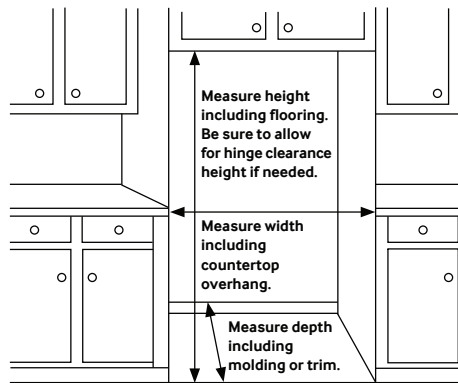

ENERGY STAR® rated:
690 kWh/yr

RF24R7201SR

SAMSUNG

23 cu. ft. Counter Depth, 4-Door French Door Refrigerator

Installation Specifications

1. Measure the height, width and depth of the opening, making sure to include baseboards, molding tile, countertop overhang, etc. Check to be sure there is enough room to open the door (consider walls, islands or other obstacles when measuring).
2. Refer to illustration below to determine dimensions.
3. Allow 2.5" of clearance on hinge side of refrigerator when installing next to a wall where handle may make contact.
4. Allow 1" minimum clearance at rear for proper air circulation and water/electrical connections. Allow a 3/8" minimum clearance at sides and top for ease of installation.
5. Ensure each door and entryway in the home is wide enough for the refrigerator to be moved through easily.

For optimal usage and to be able to open refrigerator doors completely, do not install next to a wall.

Please note: The following dimension and cutout information is for planning purposes only. For complete installation details, consult manual packed with product, or download manual online at samsung.com.

*Compressor, evaporator, condenser, drier and connecting tubing.

Product Dimensions & Weight

Dimensions (WxHxD with hinges, handles and doors): 35³/₄" x 70" x 31"

Dimensions (WxHxD without hinges and door): 35³/₄" x 68⁷/₈" x 24¹/₂"

Dimensions (WxHxD with hinges and door, no handle): 35³/₄" x 70" x 28¹/₂"

Weight: 315 lbs

Shipping Dimensions & Weight (WxHxD)

Dimensions: 38¹/₄" x 75³/₄" x 30⁵/₈"

Weight: 337 lbs

Color	Model #	UPC Code
Fingerprint Resistant Stainless Steel	RF24R7201SR	887276304892
Fingerprint Resistant Black Stainless Steel	RF24R7201SG	887276304885
Fingerprint Resistant Tuscan Stainless Steel	RF24R7201DT	887276304878