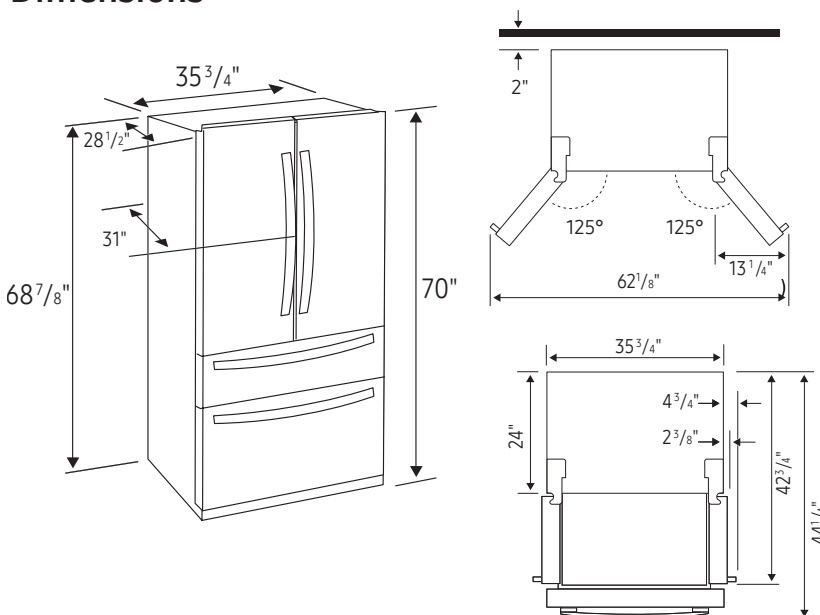

ENERGY STAR® rated:
690 kWh/yr

RF24R7201SR

SAMSUNG

23 cu. ft. Counter Depth, 4-Door French Door Refrigerator

Installation Specifications

1. Measure the height, width and depth of the opening, making sure to include baseboards, molding tile, countertop overhang, etc. Check to be sure there is enough room to open the door (consider walls, islands or other obstacles when measuring).
2. Refer to illustration below to determine dimensions.
3. Allow 2.5" of clearance on hinge side of refrigerator when installing next to a wall where handle may make contact.
4. Allow 1" minimum clearance at rear for proper air circulation and water/electrical connections. Allow a 3/8" minimum clearance at sides and top for ease of installation.
5. Ensure each door and entryway in the home is wide enough for the refrigerator to be moved through easily.

For optimal usage and to be able to open refrigerator doors completely, do not install next to a wall.

Please note: The following dimension and cutout information is for planning purposes only. For complete installation details, consult manual packed with product, or download manual online at samsung.com.

Dimensions

Total Capacity: 22.6 cu. ft.

Refrigerator: 13.0 cu. ft.

- Modern External Filtered Water and Ice Dispenser - Crushed or Cubed Ice
- Ice Max
- High Efficiency LED Lighting
- 2 Humidity-Controlled Crispers
- 5 Tempered Glass Spill-Proof Shelves
 - 1 Slide-In/Flip-Up, 1 Flip-Up, 1 Full Width, 2 Fixed
- 6 Clear Door Bins
 - Right Door: 3 Gallon Bins
 - Left Door: 3 Regular Bins

*Compressor, evaporator, condenser, drier and connecting tubing.

Product Dimensions & Weight

Dimensions (WxHxD with hinges, handles and doors): 35³/₄" x 70" x 31"

Dimensions (WxHxD without hinges and door): 35³/₄" x 68⁷/₈" x 24¹/₂"