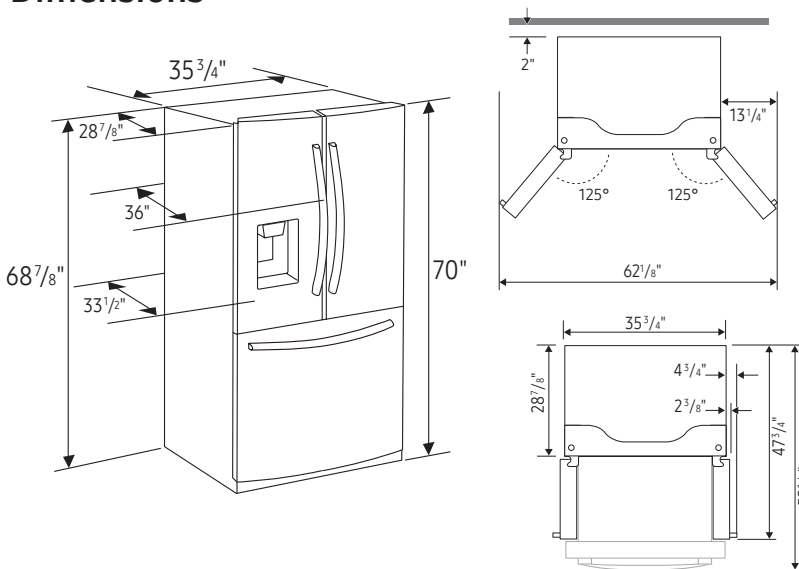

ENERGY STAR® rated:
725 kWh/yr

RF28R6201SR

SAMSUNG

28 cu. ft. 3-Door French Door Refrigerator with CoolSelect Pantry™

Installation Specifications

1. Measure the height, width and depth of the opening, making sure to include baseboards, molding tile, countertop overhang, etc. Check to be sure there is enough room to open the door (consider walls, islands or other obstacles when measuring).
2. Refer to illustration below to determine dimensions.
3. Allow 2.5" of clearance on hinge side of refrigerator when installing next to a wall where handle may make contact.
4. Allow 1" minimum clearance at rear for proper air circulation and water/electrical connections. Allow a 3/8" minimum clearance at sides and top for ease of installation.
5. Ensure each door and entryway in the home is wide enough for the refrigerator to be moved through easily.

For optimal usage and to be able to open refrigerator doors completely, do not install next to a wall.

Please note: The following dimension and cutout information is for planning purposes only. For complete installation details, consult manual packed with product, or download manual online at samsung.com.

Dimensions

Total Capacity: 28 cu. ft.

Refrigerator: 19.1 cu. ft.

- Premium External Filtered Water and Ice Dispenser
 - Crushed or Cubed Ice
- Ice Max
- CoolSelect Pantry™ with Temperature Control – Deli (41°C), Fresh (38°F) and Chilled (32°F) Options
- Pantry Divider
- 2 Humidity-Controlled Crispers
- 5 Tempered Glass Spill-Proof Shelves:
 - 1 Slide-In
 - 1 Foldable Half
 - 3 Fixed
- 6 Clear Door Bins
 - Right Door: 3 Gallon Bins
 - Left Door: 3 Regular Bins
- Adjustable Shelves for Tall Oversized Items
- High Efficiency Top LED Lighting