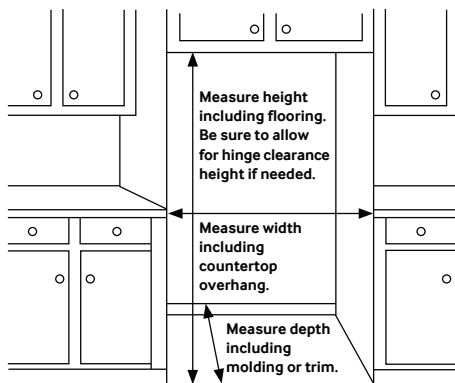

ENERGY STAR® rated:
725 kWh/yr

RF28R6201SR

SAMSUNG

28 cu. ft. 3-Door French Door Refrigerator with CoolSelect Pantry™

Installation Specifications

1. Measure the height, width and depth of the opening, making sure to include baseboards, molding tile, countertop overhang, etc. Check to be sure there is enough room to open the door (consider walls, islands or other obstacles when measuring).
2. Refer to illustration below to determine dimensions.
3. Allow 2.5" of clearance on hinge side of refrigerator when installing next to a wall where handle may make contact.
4. Allow 1" minimum clearance at rear for proper air circulation and water/electrical connections. Allow a 3/8" minimum clearance at sides and top for ease of installation.
5. Ensure each door and entryway in the home is wide enough for the refrigerator to be moved through easily.

For optimal usage and to be able to open refrigerator doors completely, do not install next to a wall.

Please note: The following dimension and cutout information is for planning purposes only. For complete installation details, consult manual packed with product, or download manual online at samsung.com.

Dimensions (WxHxD without hinges and door): 35³/₄" x 68⁷/₈" x 28⁷/₈"

Dimensions (WxHxD with hinge and door, no handle): 35³/₄" x 70" x 33¹/₂"

Weight: 311 lbs

Shipping Dimensions & Weight (WxHxD)

Dimensions: 38⁵/₈" x 76⁵/₈" x 36¹/₈"