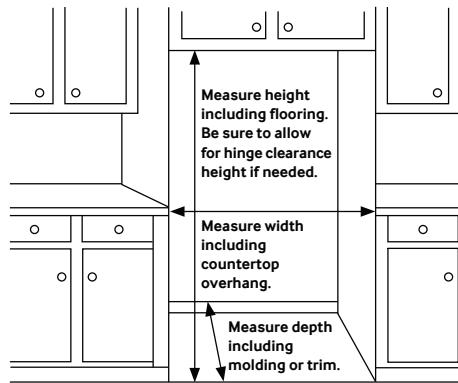

Rating

ENERGY STAR® rated:
755 kWh/yr

RF28R7551SR

SAMSUNG

28 cu. ft. 4-Door French Door Refrigerator with 21.5" Connected Touchscreen Family Hub™

Installation Specifications

1. Measure the height, width and depth of the opening, making sure to include baseboards, molding tile, countertop overhang, etc. Check to be sure there is enough room to open the door (consider walls, islands or other obstacles when measuring).
2. Refer to illustration below to determine dimensions.
3. Allow 2.5" of clearance on hinge side of refrigerator when installing next to a wall where handle may make contact.
4. Allow 1" minimum clearance at rear for proper air circulation and water/electrical connections. Allow a 3/8" minimum clearance at sides and top for ease of installation.
5. Ensure each door and entryway in the home is wide enough for the refrigerator to be moved through easily.

For optimal usage and to be able to open refrigerator doors completely, do not install next to a wall.

Please note: The following dimension and cutout information is for planning purposes only. For complete installation details, consult manual packed with product, or download manual online at samsung.com.

Dimensions

Product Dimensions & Weight

Dimensions (WxHxD with hinges, handles and doors):
 35³/₄" x 70" x 36¹/₂"

Dimensions (WxHxD without hinges and door):
 35³/₄" x 68⁷/₈" x 29¹/₂"

Dimensions (WxHxD with hinge and door, no handle):
 35³/₄" x 70" x 34"