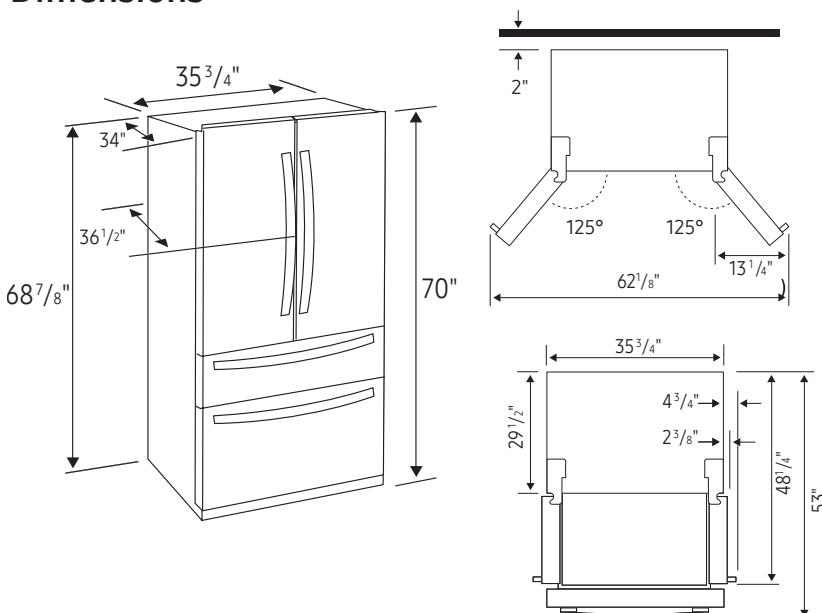

For optimal usage and to be able to open refrigerator doors completely, do not install next to a wall.

Please note: The following dimension and cutout information is for planning purposes only. For complete installation details, consult manual packed with product, or download manual online at samsung.com.

FlexZone™ Drawer: 3.8 cu. ft.

- EZ-Open Handle™
- 4 Temperature Zones with Smart Divider
 - Meat/Fish (29°F)
 - Cold Drinks (33°F)
 - Deli/Snacks (37°F)
 - Wine/Party Dishes (42°F)

Freezer: 8.3 cu. ft.

- EZ-Open Handle™
- Take Out Box
- 1 Drawer Divider
- High Efficiency LED Lighting

Dimensions

Product Dimensions & Weight

Dimensions (WxHxD with hinges, handles and doors):
 35³/₄" x 70" x 36¹/₂"

Dimensions (WxHxD without hinges and door):
 35³/₄" x 68⁷/₈" x 29¹/₂"

Dimensions (WxHxD with hinge and door, no handle):
 35³/₄" x 70" x 34"

Weight: 346 lbs

Shipping Dimensions & Weight (WxHxD)

Dimensions: 38¹/₄" x 75³/₄" x 36¹/₄"

Weight: 368 lbs

Color	Model #	UPC Code
Fingerprint Resistant Stainless Steel	RF28R7551SR	887276345321
Fingerprint Resistant Black Stainless Steel	RF28R7551SG	887276345314
Fingerprint Resistant Tuscan Stainless Steel	RF28R7551DT	887276345307