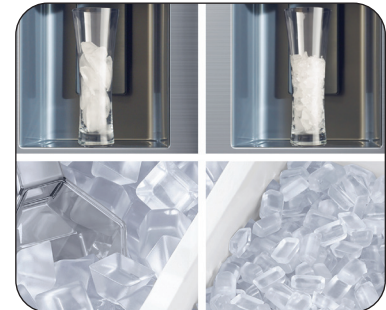

Refrigerator: Curved and Crushed Ice
Freezer: Cubed and Ice Bites™

Design

- Large Capacity of 30 cu. ft.
- Middle Drawer Ice Maker
- Premium External Filtered Water and Ice Dispenser
- High-Efficiency LED Lighting
- Gallon Door Bin
- Fingerprint Resistant Finish

Technology

- Wi-Fi Enabled
- Power Cool & Power Freeze
- Door Alarm
- Water Filter Indicator

Performance

- Four Ice Types: Crushed, Curved, Cubed and Ice Bites™
- SmartThings Energy*
- Metal Cooling

Rating

ENERGY STAR® rated:
775 kWh/yr