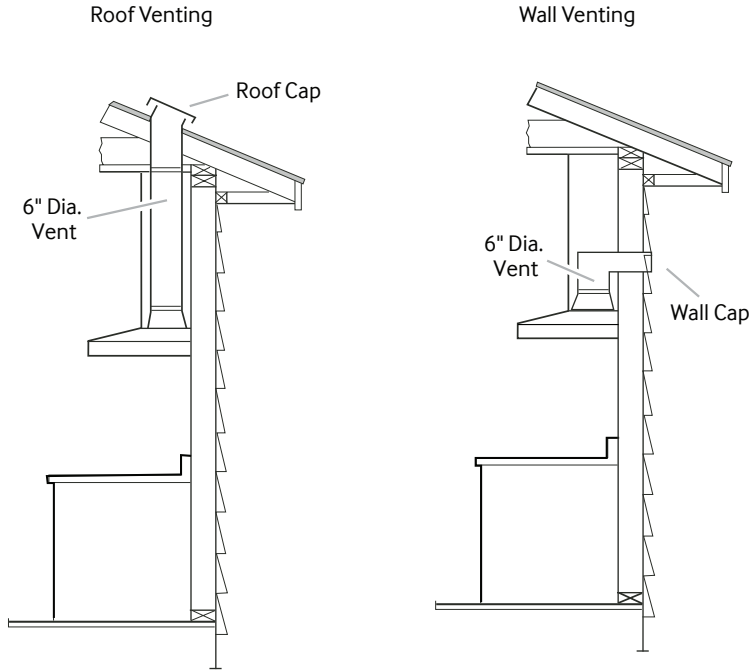

WiFi MONITORING

- Control the connected hood vent and LED lights remotely from your smartphone.²
²Only when synced with select Samsung cooktops.

NK30K7000WS

30" Range Hood

Venting Methods

Total Power

220 W

Power Source