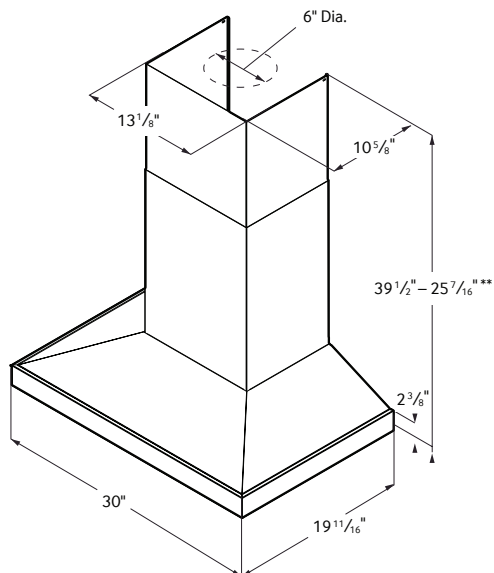

Warranty

One (1) Year All Parts and Labor

Product Dimensions & Weight (WxHxD)

Outside (Max) Hood Dimensions:

$29\frac{8}{9}" \times 15\frac{1}{2}" \times 19\frac{7}{10}"$

Weight: 44.1 lbs.

Shipping Dimensions & Weight (WxHxD)

Dimensions:

$34\frac{1}{4}" \times 26\frac{1}{2}" \times 18\frac{1}{16}"$

Weight: 56.7 lbs.

Dimensions and Clearance

**For Vented Installation

Color

Stainless Steel

Model