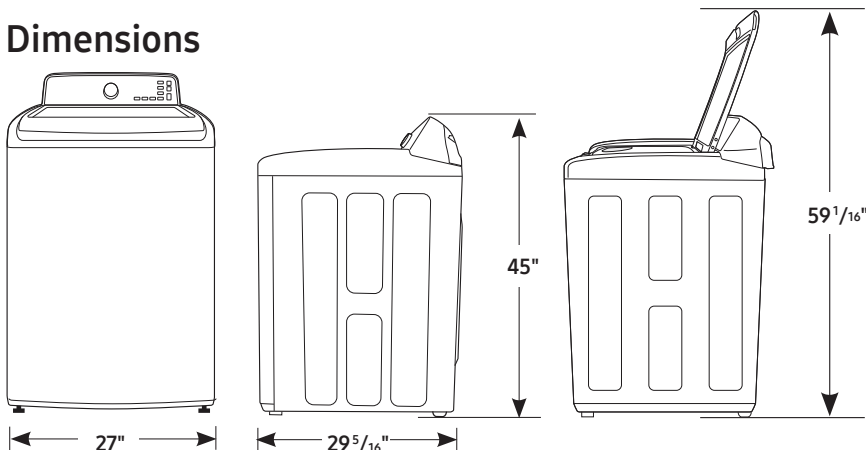

Dimensions

11 Preset Wash Cycles:

Normal, Bedding/WaterProof, Heavy Duty, Permanent Press, Brilliant Whites, Active Wear, Delicates/Hand Wash, Quick Wash, Rinse and Spin, Spin Only, Deep Wash

7 Options:

Self Clean, Delay End, Pre Soak, Extra Rinse, Sound On/Off, Child Lock, Smart Care

5 Temperature Settings:

Hot, Warm, Eco Warm, Cold, Cool

4 Spin Settings:

High, Medium, Low, No Spin

3 Soil Settings:

Heavy, Normal, Light

2 Sound Level Settings:

On/Off

Dispenser Trays:

Main Wash, Softener, Bleach (Auto)

Warranty

One (1) Year Parts and Labor
Three (3) Years Stainless Steel Tub (Part Only)
Ten (10) Years Direct Drive Motor (Part Only)

Product Dimensions & Weight (WxHxD)

Dimensions: 27" x 45" x 29⁵/₁₆"
Weight: 141.1 lbs

Shipping Dimensions & Weight (WxHxD)

Dimensions: 29⁹/₁₆" x 47³/₄" x 31¹/₁₆"
Weight: 152.1 lbs

Color	Model #	UPC Code
Platinum	WA50M7450AP	887276196404

Matching Dryer (Electric/Gas)

Platinum	DVE50M7450P	887276223674
Platinum	DVG50M7450P	887276223681