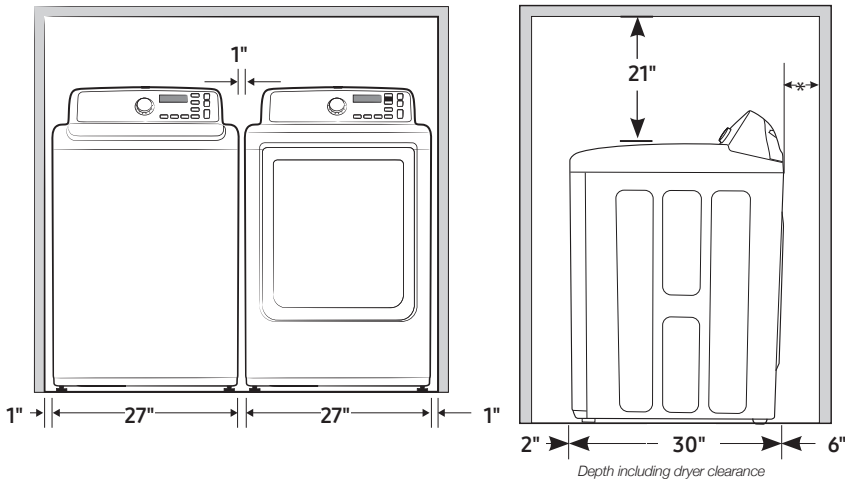

WA50M7450AP

SAMSUNG

Samsung Top-Load Washer

5.0 cu. ft. Capacity DOE

Installation Specifications

Alcove or closet installation

Recessed Area

Side View Confined

Product Dimensions & Weight (WxHxD)

Dimensions: 27" x 45" x 29⁵/₁₆"
Weight: 141.1 lbs

Shipping Dimensions & Weight (WxHxD)

Dimensions: 29⁹/₁₆" x 47³/₄" x 31¹/₁₆"
Weight: 152.1 lbs

Color	Model #	UPC Code
Platinum	WA50M7450AP	887276196404