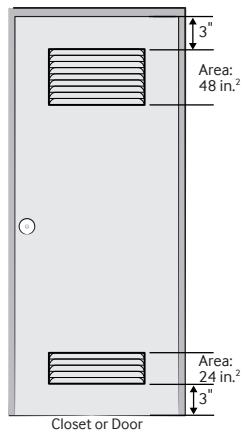

WA50M7450AP

SAMSUNG

Samsung Top-Load Washer

5.0 cu. ft. Capacity DOE

Installation Specifications

Alcove or closet installation

Recessed Area

Side View Confined

Minimum clearances for closets and alcoves:

Sides – 1"
Top – 21"
Rear – 6"
Closet Front – 2"

If the washer and dryer are installed together, the closet front must have at least a 72-inch² unobstructed air opening. Your washer alone does not require a specific air opening.

Product Dimensions & Weight (WxHxD)

Dimensions: 27" x 45" x 29⁵/₁₆"
Weight: 141.1 lbs

Shipping Dimensions & Weight (WxHxD)

Dimensions: 29⁹/₁₆" x 47³/₄" x 31¹/₁₆"
Weight: 152.1 lbs

Color	Model #	UPC Code
Platinum	WA50M7450AP	887276196404