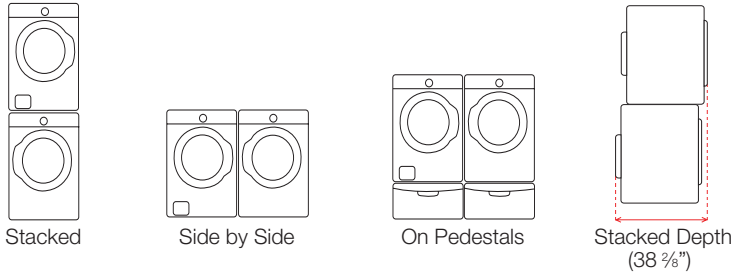

DV457EVGSGR

Samsung Front-Load Electric Dryer

Installing Options