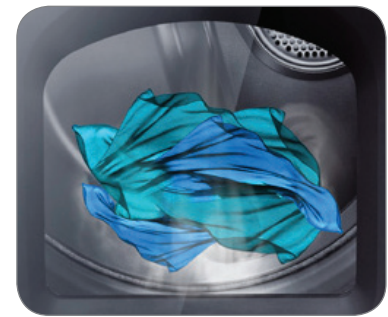

DV457EVGSGR

Samsung Front-Load Electric Dryer

Features

- 8" Touch Screen LCD
- 7.5 cu. ft. Capacity DOE
- Steam Drying Technology:
  - Steam Refresh
  - Steam Wrinkle Away
- Smart Control
- Smart Care
- Eco Normal Dry Cycle
- Stainless Steel Drum
- Smart Grid Ready
- 14 Preset Drying Cycles
- 11 Options
- 5 Temperature Settings
- 4-Way Venting
- Sensor Dry – Detects Moisture and Adjusts Drying Time
- Drying Rack
- Dryer Drum Light
- Reversible See-Through Door

Convenience

- Child Lock
- My Cycle Option
- Delay Start – Up to 24 Hours
- Lint Filter Indicator
- Remaining Time Display
- Adjustable End-of-Cycle Signal (On/Off)

Ranked **"Highest in Customer Satisfaction with Clothes Dryers"** by J.D. Power and Associates.
(5 Consecutive Years)

ENERGY STAR 2013 Emerging Technology Award

Awarded the U.S. Environmental Protection Agency's 2013 ENERGY STAR® Emerging Technology Award.

Steam Dry

Available Colors

Onyx
(shown)

White

Signature Features

STEAM DRY

- Steam Refresh helps remove odors and freshens clothes. Steam Wrinkle Away relaxes wrinkles to reduce ironing.

SMART CONTROL

- This innovative smartphone app lets you remotely start your washer and select the cycle, time and water temperature from anywhere within a wireless network.*

SMART CARE

- Perform a quick diagnosis and get access to troubleshooting options on your smartphone.*

* App Available on Google Play and iTunes App Store.

Available for iPhone 4/4S and Galaxy Series smartphones and Galaxy Note.

SAMSUNG