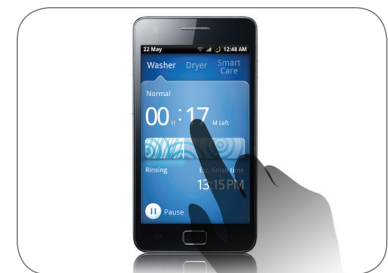

Smart Control

Available Colors

Onyx
(shown)

White

Signature Features

STEAM DRY

- Steam Refresh helps remove odors and freshens clothes. Steam Wrinkle Away relaxes wrinkles to reduce ironing.

SMART CONTROL

- This innovative smartphone app lets you remotely start your washer and select the cycle, time and water temperature from anywhere within a wireless network.*

SMART CARE

- Perform a quick diagnosis and get access to troubleshooting options on your smartphone.*

* App Available on Google Play and iTunes App Store.

Available for iPhone 4/4S and Galaxy Series smartphones and Galaxy Note.

SAMSUNG