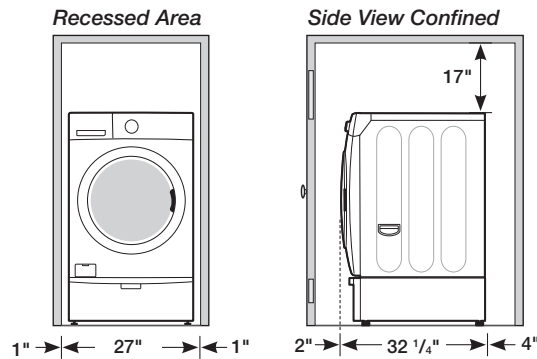

Installing Your Dryer

1. Alcove or closet installation

Minimum clearances for closets and alcove:

Sides - 1 in. (2.5 cm)
Top - 17 in. (43.2 cm)
Rear - 4 in. (10.2 cm)
Closet Front - 2 in. (5.1 cm)

If the washer and dryer are installed together, the closet front must have at least a 72 in² (465cm²) unobstructed air opening. Your washer alone does not require a specific air opening.

5 Temperature Settings:

High, Medium, Medium Low, Low, Extra Low

5 Dry Levels:

Very Dry, More Dry, Normal Dry, Less Dry, Damp Dry

2 Signal Level Settings:

On/Off

Accessories:

Stacking Kit: SK-5A
Vent Kit: DV-1A
Pedestal: WE357A0C, WE357A0W