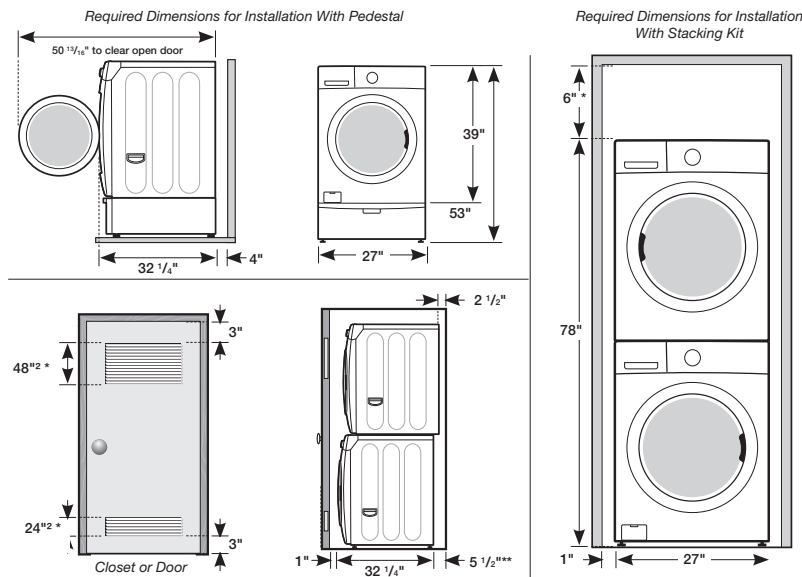

Dimensions

2. With optional pedestal base or stacking kit

* Required spacing

** External exhaust elbow requires additional space.

Warranty

One (1) Year Parts and Labor
Two (2) Years Control Board
Three (3) Years Stainless Steel Drum
Ten (10) Years Direct Drive Motor

Product Dimensions & Weight (WxHxD)

Dimensions: 27" x 39" x 32¹/₄"
Weight: 125.6 lbs

Shipping Dimensions & Weight (WxHxD)

Dimensions: 29³/₈" x 42³/₈" x 33¹/₂"
Weight: 134.4 lbs

Color	Model #	UPC Code
White	DV457EVGSWR	036725570849
Onyx	DV457EVGSGR	036725570573

Matching Dryer (Electric/Gas)

White	WF457ARGSWR	036725570832
Onyx	WF457ARGSGR	036725570566

Actual color may vary. Design, specifications, and color availability are subject to change without notice. Non-metric weights and measurements are approximate. Samsung received the highest numerical score for clothes washers (2009-2012) and dryers (2008-2012) in the proprietary J.D. Power and Associates Laundry Appliance Studies. SM 2012 study based on 9,339 total responses measuring 12 brands, and measures opinions of consumers about their washer and dryer obtained new in the past 24 months. Proprietary study results are based on experiences and perceptions of consumers surveyed in January-February 2012. Your experiences may vary. Visit jdpower.com.

©2013 Samsung Electronics America, Inc. 85 Challenger Road, Ridgefield Park, NJ 07660. Tel: 800-SAMSUNG. samsung.com. Samsung is a registered trademark of Samsung Electronics Co. Ltd.