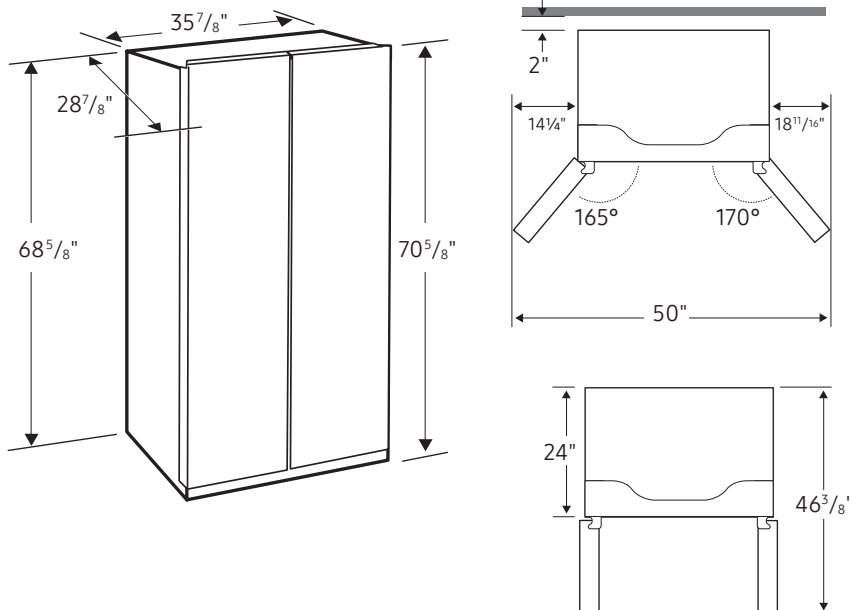

Installation Specifications

1. Measure the height, width and depth of the opening, making sure to include baseboards, molding tile, countertop overhang, etc. Check to be sure there is enough room to open the door (consider walls, islands or other obstacles when measuring).
2. Refer to illustration below to determine dimensions.
3. Allow 2.5" of clearance on hinge side of refrigerator when installing next to a wall where handle may make contact.
4. Allow 1" minimum clearance at rear for proper air circulation and water/electrical connections. Allow a 3/8" minimum clearance at sides and top for ease of installation.
5. Ensure each door and entryway in the home is wide enough for the refrigerator to be moved through easily.

For optimal usage and ability to open refrigerator doors completely, do not install next to a wall.

Please note: The following dimension and cutout information is for planning purposes only. For complete installation details, consult manual packed with product or download manual online at samsung.com.

Dimensions

Total Capacity: 22.6 cu. ft.

Refrigerator: 14.6 cu. ft.

- 4 Tempered Glass Shelves
- Slide-In Shelf
- 2 Drawers
- 5 Door Bins
 - 3 Gallon Bins
 - 2 Door Bins
- Top LED Lighting

Freezer: 8.0 cu. ft.

Dimensions (WxHxD without hinges and door): 35⁷/₈" x 68⁵/₈" x 24"

Weight: 263 lbs

Shipping Dimensions & Weight (WxHxD)

Dimensions: 37³/₄" x 75³/₈" x 30¹/₈"

Weight: 271 lbs

Color

Model #

UPC Code