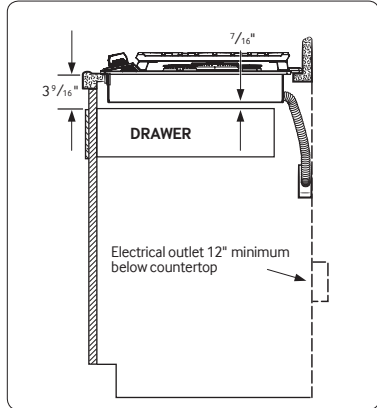

SAMSUNG

NA30K7750TS

30" Gas Cooktop

Installing Your Cooktop

Can be installed over a single oven.

All horizontal clearances must be maintained for a minimum of 18" above the cooking surface.

Allow 7/16" minimum vertical clearance from the cooktop bottom (or 3 9/16" minimum depth from the countertop) to any combustible surfaces, including the upper edge of a drawer installed below the cooktop.

Maintain the following minimum clearance dimensions.

View from Front of Cooktop

See built-in oven manual for complete installation instructions.

Total Power (BTU)

59K

Power Source

120V / 60 Hz / 20A

Gas Cooktop (BTU)

- Right Front: 13K
- Left Front: 9.5K
- Right Rear: 5K Simmer
- Left Rear: 9.5K
- Center: 22K (True Dual)

Warranty

One (1) Year All Parts and Labor

Product Dimensions & Weight (WxHxD)

Outside (Max) Cooktop Dimensions: