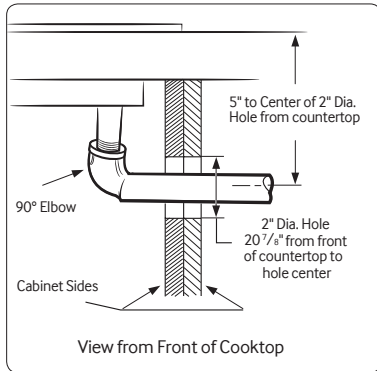

View from Front of Cooktop

See built-in oven manual for complete installation instructions.

Total Power (BTU)

59K

Power Source

120V / 60 Hz / 20A

Gas Cooktop (BTU)

- Right Front: 13K
- Left Front: 9.5K
- Right Rear: 5K Simmer
- Left Rear: 9.5K
- Center: 22K (True Dual)

Warranty

One (1) Year All Parts and Labor

Product Dimensions & Weight (WxHxD)

Outside (Max) Cooktop Dimensions:

30" x 5 41/72" x 22 1/3"

Cooktop Cut-Out Dimensions:

28 1/2" x 3 1/8" x 19 5/8"

Weight: 27.6 lbs. (28 lbs. Black Stainless Steel)

Shipping Dimensions & Weight (WxHxD)

Dimensions:

34 11/16" x 10 5/8" x 25 5/8"

Weight: 74.5 lbs. (84.2 lbs. Black Stainless Steel)

Color

Stainless Steel

Black Stainless Steel

Model

NA30K7750TS

NA30K7750TG

UPC Code

887276183480

887276183299