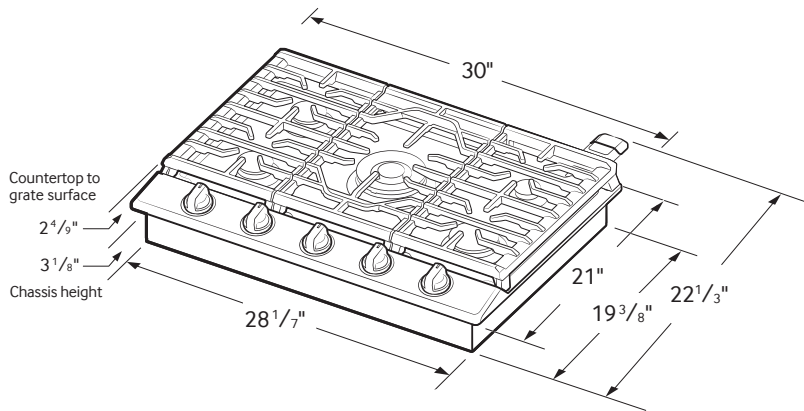

30" x 5 41/72" x 22 1/3"

Cooktop Cut-Out Dimensions:

28 1/2" x 3 1/8" x 19 5/8"

Weight: 27.6 lbs. (28 lbs. Black Stainless Steel)

Shipping Dimensions & Weight (WxHxD)

Dimensions:

34 11/16" x 10 5/8" x 25 5/8"

887276183480

887276183299

Cooktop Dimensions

Cut-Out Dimensions of Countertop

SAMSUNG

Actual color may vary. Design, specifications, and color availability are subject to change without notice. Non-metric weights and measurements are approximate.