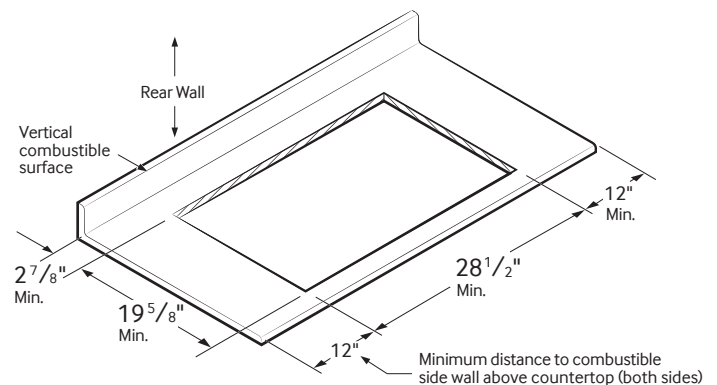

30" x 5 41/72" x 22 1/3"

Cooktop Cut-Out Dimensions:

28 1/2" x 3 1/8" x 19 5/8"

Weight: 27.6 lbs. (28 lbs. Black Stainless Steel)

Shipping Dimensions & Weight (WxHxD)

Dimensions:

34 11/16" x 10 5/8" x 25 5/8"

887276183480

887276183299

Cooktop Dimensions

Cut-Out Dimensions of Countertop

SAMSUNG

Actual color may vary. Design, specifications, and color availability are subject to change without notice. Non-metric weights and measurements are approximate.