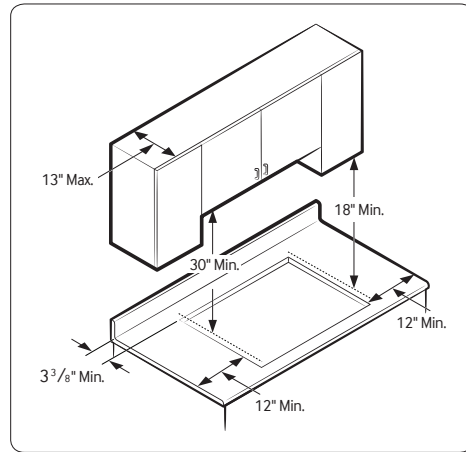

SAMSUNG

NA30K7750TS

30" Gas Cooktop

Installing Your Cooktop

Can be installed over a single oven.

All horizontal clearances must be maintained for a minimum of 18" above the cooking surface.

Allow 7/16" minimum vertical clearance from the cooktop bottom (or 3 9/16" minimum depth from the countertop) to any combustible surfaces, including the upper edge of a drawer installed below the cooktop.

Maintain the following minimum clearance dimensions.

View from Front of Cooktop

See built-in oven manual for complete installation instructions.

Total Power (BTU)

59K

Power Source

120V / 60 Hz / 20A

Gas Cooktop (BTU)

- Right Front: 13K
- Left Front: 9.5K
- Right Rear: 5K Simmer
- Left Rear: 9.5K
- Center: 22K (True Dual)

Warranty

One (1) Year All Parts and Labor

Product Dimensions & Weight (WxHxD)

Outside (Max) Cooktop Dimensions:

30" x 5 41/72" x 22 1/3"

Cooktop Cut-Out Dimensions:

28 1/2" x 3 1/8" x 19 5/8"

Weight: 27.6 lbs. (28 lbs. Black Stainless Steel)

Shipping Dimensions & Weight (WxHxD)

Dimensions:

34 11/16" x 10 5/8" x 25 5/8"