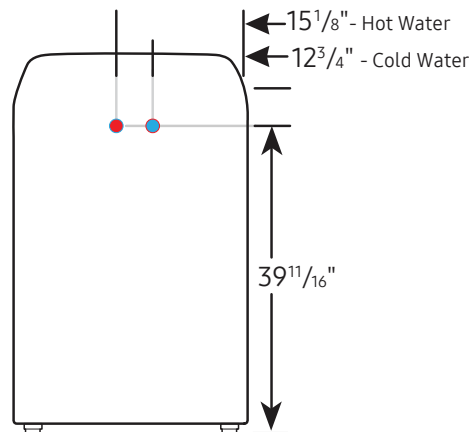

Product Dimensions & Weight (WxHxD)

Dimensions: 27" x 45¹/₁₆" x 29⁵/₁₆"
Weight: 127.9 lbs

Shipping Dimensions & Weight (WxHxD)

Dimensions: 29⁹/₁₆" x 47³/₄" x 31"
Weight: 134.5 lbs

*Requires wireless network, Samsung account and Samsung SmartThings App. The Samsung SmartThings App supports Android OS 4.0 (ICS) or later which is optimized for Samsung smartphones (Galaxy S and Galaxy Note series). This app also supports iOS 7 or later for iPhone models. Samsung SmartThings App available in App Store and Play Store. Only monitoring enabled on Gas Dryers for safety reasons.

WA47CG3500

SAMSUNG

4.7 cu. ft. Large Capacity Smart Top Load Washer with Active WaterJet

Dimensions

Required dimensions for installation:

Installation Specifications – Side-by-Side

If the washer and dryer are installed together or the dryer alone, the closet front must have two unobstructed air openings for a combined minimum total area of 72-inch². Your washer alone does not require a specific air opening.

Alcove or closet installation
Minimum clearance for
closet and alcove installations:

Connection Dimensions

Back view of washer

LEGEND:

- Hot Water Connection
- Cold Water Connection

Actual color may vary. Design, specifications, and color availability are subject to change without notice. Non-metric weights and measurements are approximate.