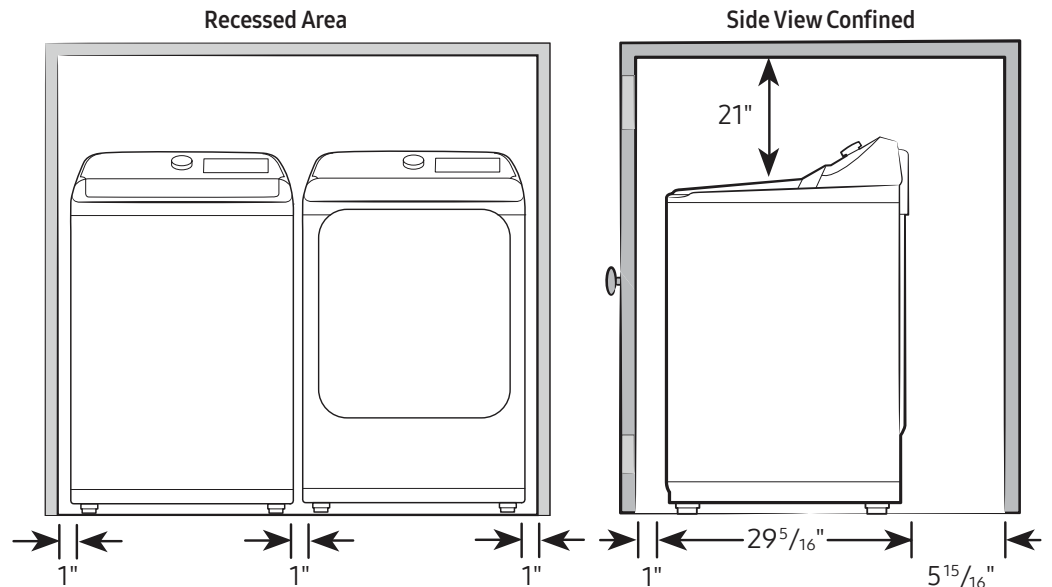

Product Dimensions & Weight (WxHxD)

Dimensions: 27" x 45¹/₁₆" x 29⁵/₁₆"
Weight: 127.9 lbs

Shipping Dimensions & Weight (WxHxD)

Dimensions: 29⁹/₁₆" x 47³/₄" x 31"
Weight: 134.5 lbs

*Requires wireless network, Samsung account and Samsung SmartThings App. The Samsung SmartThings App supports Android OS 4.0 (ICS) or later which is optimized for Samsung smartphones (Galaxy S and Galaxy Note series). This app also supports iOS 7 or later for iPhone models. Samsung SmartThings App available in App Store and Play Store. Only monitoring enabled on Gas Dryers for safety reasons.

WA47CG3500

SAMSUNG

4.7 cu. ft. Large Capacity Smart Top Load Washer with Active WaterJet

Dimensions

Required dimensions for installation:

Installation Specifications – Side-by-Side

If the washer and dryer are installed together or the dryer alone, the closet front must have two unobstructed air openings for a combined minimum total area of 72-inch². Your washer alone does not require a specific air opening.

Alcove or closet installation
Minimum clearance for
closet and alcove installations:

Connection Dimensions

Back view of washer

LEGEND:

- Hot Water Connection
- Cold Water Connection

Actual color may vary. Design, specifications, and color availability are subject to change without notice. Non-metric weights and measurements are approximate.