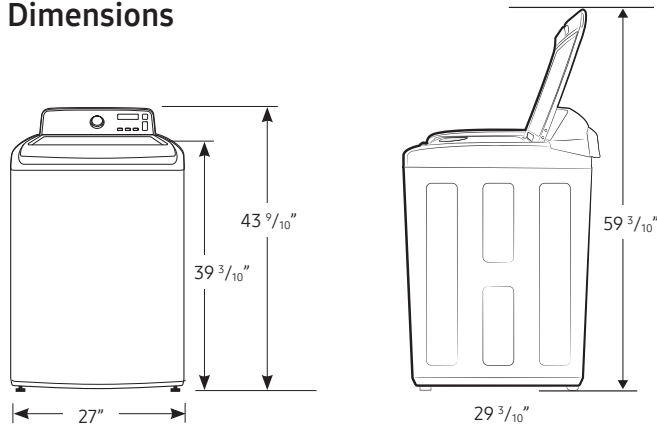

### Dimensions

### Product Dimensions & Weight (WxHxD)

Dimensions: 27" x 43 9/10" x 29 3/10"

Weight: 130.1 lbs (59 Kg)

### Shipping Dimensions & Weight (WxHxD)

Dimensions: 29 1/2" x 46 1/2" x 31"

Weight: 141.1 lbs (64 Kg)