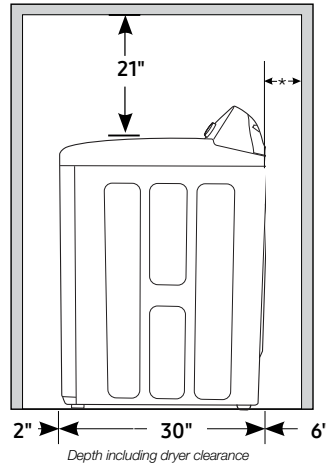

Side View Confined