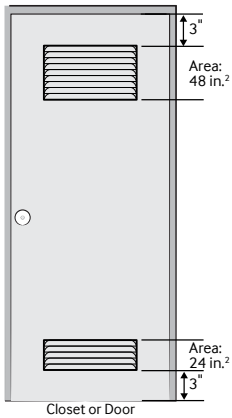

### Installation Specifications

Alcove or closet installation

Recessed Area

Side View Confined

#### Product Dimensions & Weight (WxHxD)

Dimensions: 27" x 46" x 29<sup>5</sup>/<sub>16</sub>"

Weight: 143.3 lbs