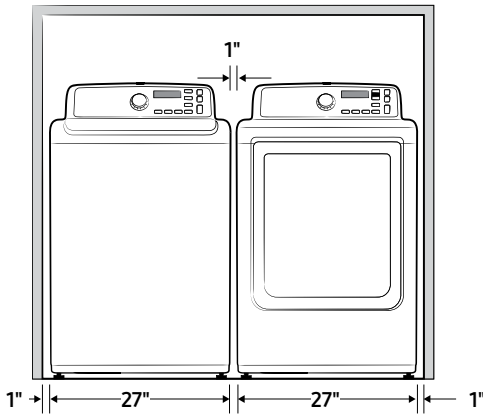

WA52M7755AP

SAMSUNG

Samsung activewash™ Top-Load Washer

6.0 cu. ft. Capacity IEC

Installation Specifications

Alcove or closet installation

Recessed Area