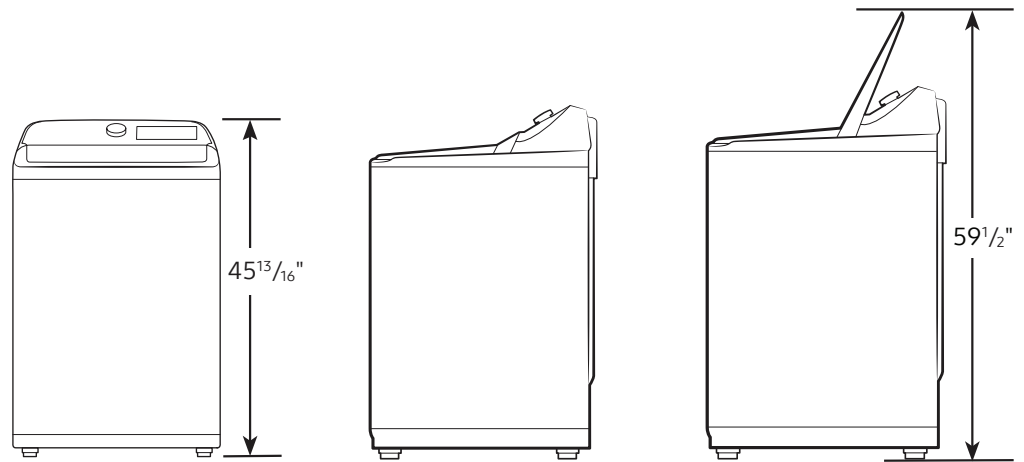

Product Dimensions & Weight (WxHxD)

Dimensions: 27⁹/₁₆" x 45¹³/₁₆" x 29⁷/₁₆"
Weight: 134.5 lb (61 kg)

Shipping Dimensions & Weight (WxHxD)

Dimensions: 30¹/₈" x 47¹¹/₁₆" x 31¹/₄"
Weight: 143.3 lb (65 kg)

Washer

WA54CG7550AV

SAMSUNG

Samsung 6.2 cu. ft. Smart Top Load Washer With Pet Care Solution and Auto Dispenser

Dimensions

Required dimensions for installation:

Installation Specifications – Side-by-Side

If the washer and dryer are installed together or the dryer alone, the closet front must have two unobstructed air openings for a combined minimum total area of 72-inch². Your washer alone does not require a specific air opening.