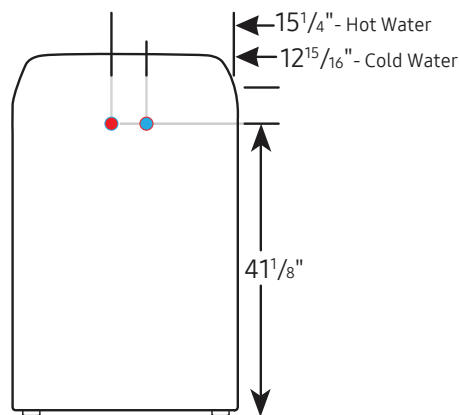

WA54CG7550AV

SAMSUNG

Samsung 6.2 cu. ft. Smart Top Load Washer With Pet Care Solution and Auto Dispenser

Dimensions

Required dimensions for installation:

Installation Specifications – Side-by-Side

If the washer and dryer are installed together or the dryer alone, the closet front must have two unobstructed air openings for a combined minimum total area of 72-inch². Your washer alone does not require a specific air opening.

Alcove or closet installation

Minimum clearance for closet and alcove installations:

Connection Dimensions

Back and Side View of Electric Dryer

LEGEND:

- Hot Water Connection
- Cold Water Connection

Actual colour may vary. Design, specifications and colour availability are subject to change without notice. Non-metric weights and measurements are approximate.