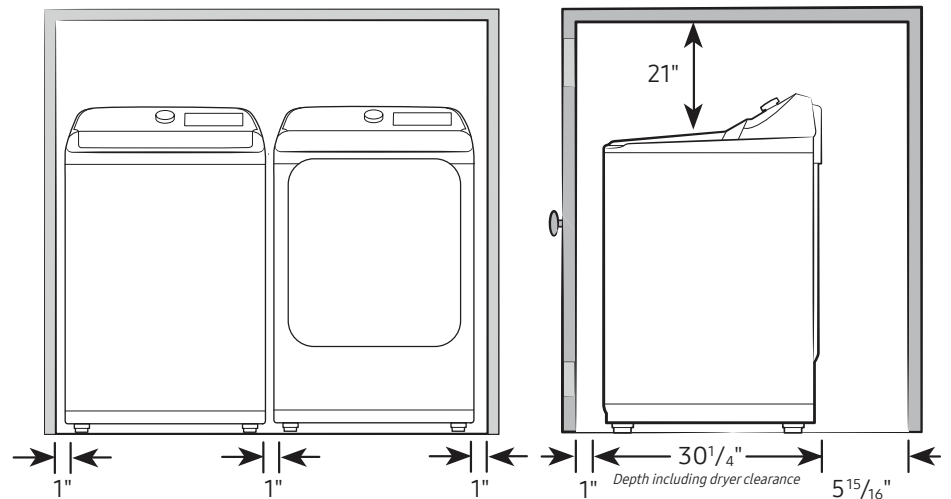

Product Dimensions & Weight (WxHxD)

Dimensions: 27⁹/₁₆" x 45¹³/₁₆" x 29⁷/₁₆"
Weight: 134.5 lb (61 kg)

Shipping Dimensions & Weight (WxHxD)

Dimensions: 30¹/₈" x 47¹¹/₁₆" x 31¹/₄"
Weight: 143.3 lb (65 kg)

Washer

WA54CG7550AV

SAMSUNG

Samsung 6.2 cu. ft. Smart Top Load Washer With Pet Care Solution and Auto Dispenser

Dimensions

Required dimensions for installation:

Installation Specifications – Side-by-Side

If the washer and dryer are installed together or the dryer alone, the closet front must have two unobstructed air openings for a combined minimum total area of 72-inch². Your washer alone does not require a specific air opening.

Alcove or closet installation

Minimum clearance for closet and alcove installations:

Connection Dimensions

Back and Side View of Electric Dryer

LEGEND:

- Hot Water Connection
- Cold Water Connection

Actual colour may vary. Design, specifications and colour availability are subject to change without notice. Non-metric weights and measurements are approximate.