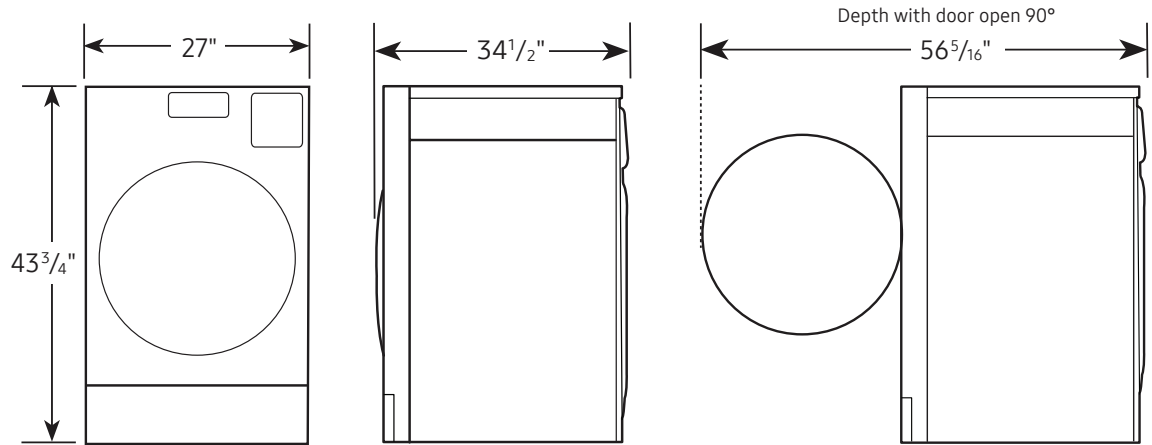

6.1 cu. ft. Bespoke AI Vented Laundry Combo™ All-in-One Ultra Capacity Washer and Electric Dryer with AI Home

Dimensions

Installation Specifications

If the Laundry Combo is installed in the same location with other washer or dryer, the front of the alcove or closet must have two unobstructed air openings for a combined minimum total area of 72-inch².