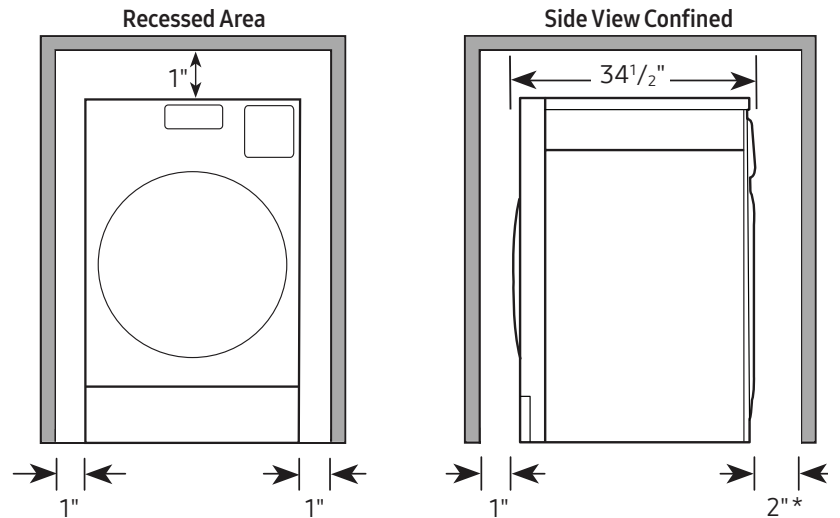

Connection Dimensions

Back view of All-in-One Laundry Combo™