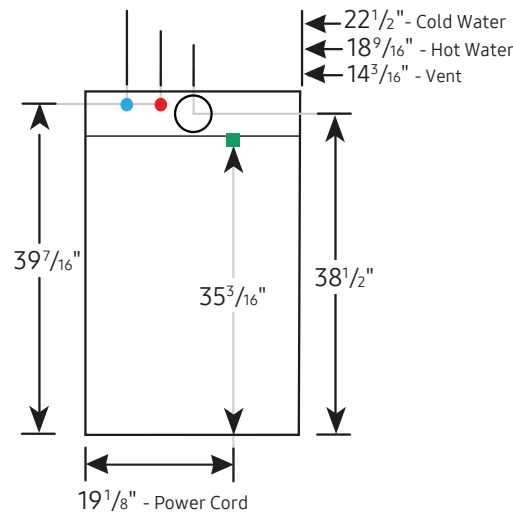

Alcove or closet installation

Minimum clearance for closet and alcove installations:

*To install with a 2-inch rear clearance, duct piping must be installed so that it protrudes above the product.

A minimum of 4 inches of rear clearance must be secured when the duct pipe needs to be installed below the back of the product.

Please install according to the installer's guide during installation.

Connection Dimensions

Back view of All-in-One Laundry Combo™

LEGEND:

- Cold Water Connection
- Hot Water Connection
- Power Cord
- Vent