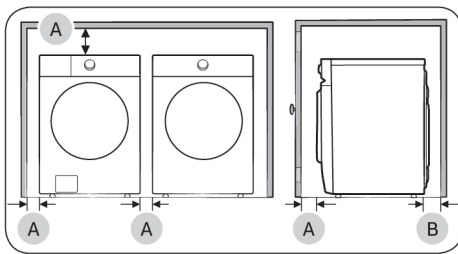

WW25FG5B34BEAC

SAMSUNG

2.9 cu. ft., 24" Front-Load Washer

Dimensions

A. Overall height	33.5 in. (850 mm)
B. Width	23.6 in. (600 mm)
C. Depth with door open	42.9 in. (1090 mm)
D. Depth	25.4 in. (645 mm)

1. Alcove or closet installation

Minimum clearance for stable operation:

Sides	Top	Rear	Front
1 in. (25 mm)	1 in. (25 mm)	2 in. (50 mm)	1 in. (25 mm)

If both the washer and a dryer are installed in the same location, the front of the alcove or closet must have two unobstructed air openings for a combined minimum total area 72 in² (465 cm²).

This clearance requirement is applicable for washer and dryer pair installation.

Side by side installation

A	1 in. (25 mm)
B	2 in. (50 mm) *This clearance requirement only applies to the washer. For dryer's clearance requirement, see the dryer's user manual.
C	DV25FG**B0** 3 in. (76 mm)
	DV25FG**BV** 4 in. (101 mm)
D	6 in. (152 mm)
E	67 in. (1702 mm)

Product Dimensions & Weight (WxHxD)

Dimensions: 23.6" x 33.5" x 25.4"

Weight: 159lbs (72 kg)

Shipping Dimensions & Weight (WxHxD)

Dimensions: 26.4" x 34.6" x 27.1"

Weight: 163lbs (74 kg)

Electric Washer	Model #	UPC Code
Colour: White	WW25FG5B34BEAC	198957228759
Vented Dryer	Model #	UPC Code
Colour: White	DV25FG50BVBEAC	198957233531
Heat Pump Dryer	Model #	UPC Code
Colour: White	DV25FG50B0BEAC	198957233524