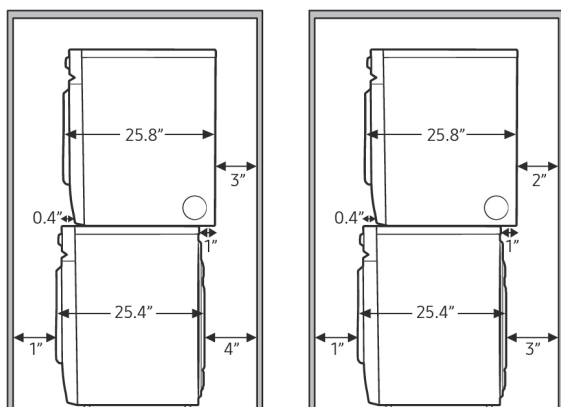

WW25FG5B34BEAC

SAMSUNG

2.9 cu. ft., 24" Front-Load Washer

Dimensions

A. Overall height	33.5 in. (850 mm)
B. Width	23.6 in. (600 mm)
C. Depth with door open	42.9 in. (1090 mm)
D. Depth	25.4 in. (645 mm)

1. Alcove or closet installation

This clearance requirement is applicable for washer and dryer pair installation.

Side by side installation

A	1 in. (25 mm)
B	2 in. (50 mm) *This clearance requirement only applies to the washer. For dryer's clearance requirement, see the dryer's user manual.
C	DV25FG**B0** 3 in. (76 mm)
	DV25FG**BV** 4 in. (101 mm)
D	6 in. (152 mm)
E	67 in. (1702 mm)

Note If you install a new dryer next to the washer you have been using, the dryer may stick out at front more than the washer.

2. With stacked washer and dryer

Total Stacking Depth: 30.4"

*Washer stack with DV25FG50BVBEAC

Product Dimensions & Weight (WxHxD)

Dimensions: 23.6" x 33.5" x 25.4"

Weight: 159lbs (72 kg)

Shipping Dimensions & Weight (WxHxD)

Dimensions: 26.4" x 34.6" x 27.1"

Weight: 163lbs (74 kg)

Electric Washer	Model #	UPC Code
Colour: White	WW25FG5B34BEAC	198957228759
Vented Dryer	Model #	UPC Code
Colour: White	DV25FG50BVBEAC	198957233531
Heat Pump Dryer	Model #	UPC Code
Colour: White	DV25FG50B0BEAC	198957233524