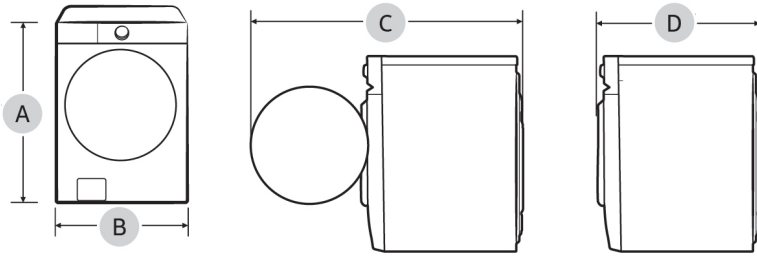

WW25FG5B34BEAC

SAMSUNG

2.9 cu. ft., 24" Front-Load Washer

Dimensions

A. Overall height	33.5 in. (850 mm)
B. Width	23.6 in. (600 mm)
C. Depth with door open	42.9 in. (1090 mm)
D. Depth	25.4 in. (645 mm)

1. Alcove or closet installation

Minimum clearance for stable operation:

Sides	Top	Rear	Front
1 in. (25 mm)	1 in. (25 mm)	2 in. (50 mm)	1 in. (25 mm)

If both the washer and a dryer are installed in the same location, the front of the alcove or closet must have two unobstructed air openings for a combined minimum total area 72 in² (465 cm²).

Product Dimensions & Weight (WxHxD)

Dimensions: 23.6" x 33.5" x 25.4"

Weight: 159lbs (72 kg)

Shipping Dimensions & Weight (WxHxD)

Dimensions: 26.4" x 34.6" x 27.1"

Weight: 163lbs (74 kg)

Electric Washer	Model #	UPC Code
Colour: White	WW25FG5B34BEAC	198957228759
Vented Dryer	Model #	UPC Code
Colour: White	DV25FG50BVBEAC	198957233531
Heat Pump Dryer	Model #	UPC Code
Colour: White	DV25FG50B0BEAC	198957233524