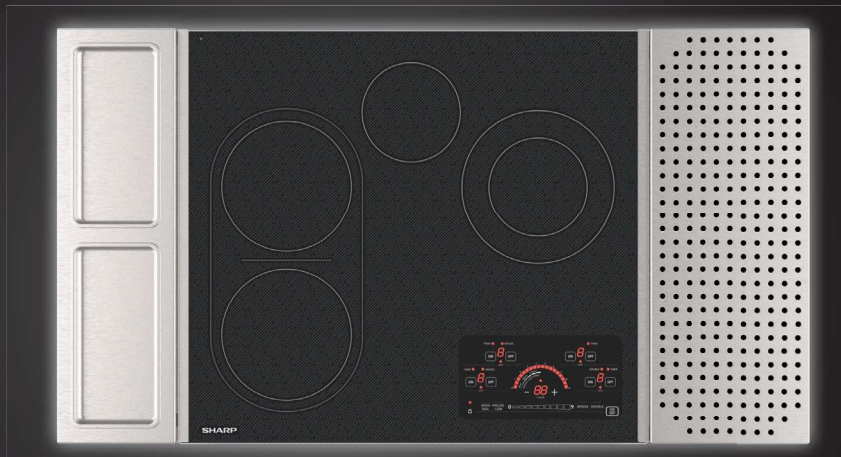

SHARP®

Simply Better Living

5500
WATTS

24"
WIDTH

24" Drop-In Radiant Cooktop

SCR2442FB

Included Magnetic Stainless Steel Side Accessories are Convenient for Resting Utensils and Cookware

Four Cooking Zones, Including Double Heater Capability to Provide for Larger Pots and Pans

4 Individual Cooking Zone Timers, Plus an Additional Independent Timer

DESIGNED FOR YOUR DREAM KITCHEN

The Sharp® 24-inch SCR2442FB Electric Cooktop is a powerful, beautiful addition to your dream kitchen. The black mirror finish of the glass surface is a perfect match for modern appliances while precise temperature control with touch-glass controls for each of the four cooking zones provide convenience you can count on. The included magnetic stainless steel side accessories are dishwasher safe and a convenient place to rest spoons, ladles, and spatulas as well as pots and pans.

The SCR2442FB features a variable-sized zone with Double Heater capability to handle larger size pots and pans efficiently. Dual elements allow you to use multiple pan sizes, while the Bridge Heater synchronizes the two left cooking zones to accommodate larger cookware, such as griddles, grill pans, and custom cookware for your most elaborate entertaining. There's even a kitchen timer for each cooking zone. And without an open flame or radiant coil, spills and splatters are less likely to burn and a breeze to clean up. The Speed Boil function of the SCR2442FB is perfect for those times when you just need that pasta water to boil.

The Sharp 24-inch SCR2442FB Electric Cooktop includes practical safety features, including the control lock to prevent unwanted, or accidental use. The Hot Surface Light indicator lets you know at a glance if each of the cooking surfaces is on or still hot with residual heat. Powerful and efficient, fast and flexible, the beautiful Sharp SCR2442FB Electric Cooktop with Black Mirror Finish is certainly Simply Better Living.