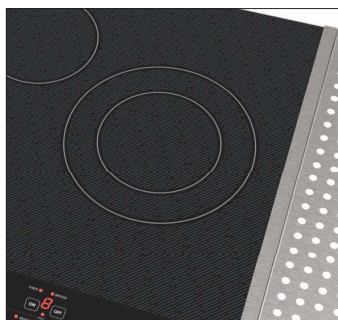

Convenient double heater capability to handle larger size pots and pans.