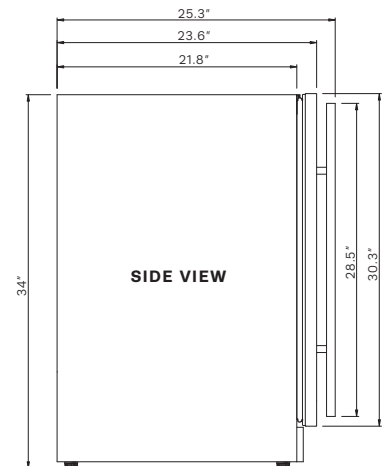

BENEFITS

Model #	SPRBC056D1SS
Capacity-Wine Compartment	Stores up 126 beverage cans and 6 bottles of wine
Volume	5.6 cu. ft.
Temperature Range	34F – 50F (1C-10C)
Noise	39 db
Door Frame	304 grade seamless stainless steel
Cabinet	Matte black textured steel
Interior Finish	Matte black
Door Style	Single door
Reversible Door Swing	Yes
Door Hinge	Hidden for flush fit installation
Door Glass	Low E, dual pane argon filled
Door Handle	Pro-style, 20% longer than previous model
Door Lock	Yes
Shelving Material	3 adjustable clear glass shelves
Lighting Option 1	On/Off with door opening
Lighting Option 2	On 100% illumination for 2 hours
Lighting Option 3	On 50% illumination for 2 hours
Light Colours	Choose between Arctic white or Azure blue
Controls	Digital seamless capacitive touch
Temperature Recall	Yes reverts to last set temperature after power outage
Alarm	Yes, temperature and door ajar
Sabbath Mode	Yes

PRODUCT SPECIFICATIONS

UPC 067638024273

Unit Dimensions

Width 23.8" in.
Min. Height 34" in.
Max. Height 34.7" in.
Depth 23.8" in.

(DOES NOT INCLUDE HANDLE)

Installation

Gross Weight: 136 lbs.
Built-in under counter or free standing
Refrigerator: R600
Size: Min 24" wide opening required

AC Power

115V, 60Hz at MAX 1.5A
Power cord length: 6.5 ft.

Platinum Warranty

2 year parts and labor coverage

*based on standard 750ml bordeaux style bottle