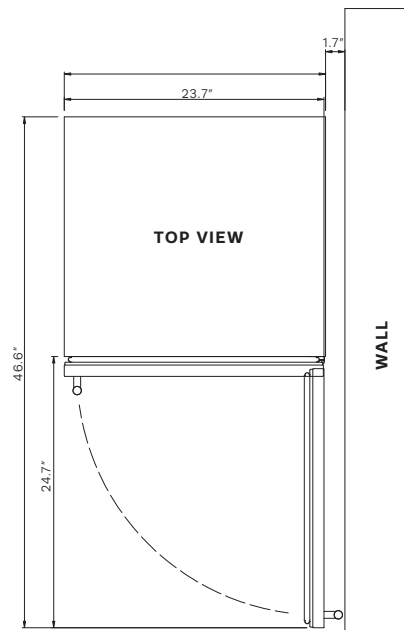

BENEFITS

Model #	SPRBC056D1SS
Capacity-Wine Compartment	Stores up 126 beverage cans and 6 bottles of wine
Volume	5.6 cu. ft.
Temperature Range	34F – 50F (1C-10C)
Noise	39 db
Door Frame	304 grade seamless stainless steel
Cabinet	Matte black textured steel
Interior Finish	Matte black
Door Style	Single door
Reversible Door Swing	Yes
Door Hinge	Hidden for flush fit installation
Door Glass	Low E, dual pane argon filled
Door Handle	Pro-style, 20% longer than previous model
Door Lock	Yes
Shelving Material	3 adjustable clear glass shelves
Lighting Option 1	On/Off with door opening
Lighting Option 2	On 100% illumination for 2 hours
Lighting Option 3	On 50% illumination for 2 hours
Light Colours	Choose between Arctic white or Azure blue
Controls	Digital seamless capacitive touch
Temperature Recall	Yes reverts to last set temperature after power outage
Alarm	Yes, temperature and door ajar
Sabbath Mode	Yes

PRODUCT SPECIFICATIONS

UPC 067638024273

Unit Dimensions

Width 23.8" in.
Min. Height 34" in.
Max. Height 34.7" in.
Depth 23.8" in.

(DOES NOT INCLUDE HANDLE)

Installation

Gross Weight: 136 lbs.
Built-in under counter or free standing
Refrigerator: R600
Size: Min 24" wide opening required

AC Power

115V, 60Hz at MAX 1.5A
Power cord length: 6.5 ft.

Platinum Warranty

2 year parts and labor coverage

*based on standard 750ml bordeaux style bottle