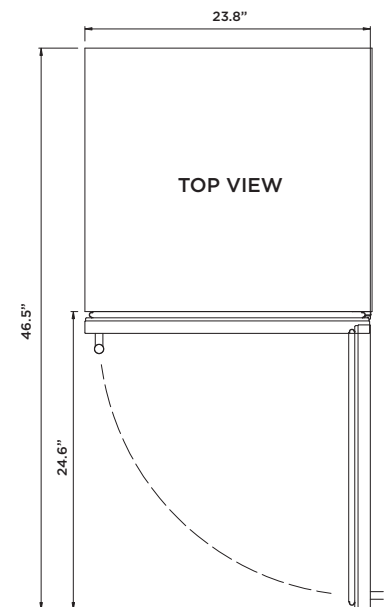

PROFESSIONAL™

www.silhouetteappliances.com

BENEFITS

Model #	SPRAR055D1SS
Capacity-Wine Compartment	Stores up to 11 bottles*
Capacity-Beverage	Stores up to 126-12 oz cans
Volume	5.5 cu. ft.
Temperature Range	34F - 50F (1C-10C)
Noise	39 db
Door Frame	304 grade seamless stainless steel
Cabinet	Matte black textured steel
Interior Finish	Matte black
Door Style	Solid Single door
Reversible Door Swing	Yes
Door Hinge	Hidden for flush fit installation
Door Handle	Pro-style, 20% longer than previous model
Door Lock	Yes
Shelving	Pro-glide, anti-vibration, 40% extension
Shelving Material	SS trimmed glass
Lighting Option 1	On/Off with door opening / closing
Lighting Option 2	On 100% illumination for 2 hours
Lighting Option 3	On 50% illumination for 2 hours
Lighting Option 4	Always on
Light Colors	Choose between Arctic white or Azure blue
Controls	Digital seamless capacitive touch
Temperature Recall	Yes, reverts to last set temperature after power out
Alarm	Yes, temperature and door ajar
Sabbath Mode	Yes

PRODUCT SPECIFICATIONS

UPC 067638024839

Unit Dimensions

Width 23.8" in.
Min. Height 34.1" in.
Max. Height 34.25" in.
Depth 24.1" in.

(DOES NOT INCLUDE HANDLE)

Installation

Gross Weight: 110.2 lbs.
Built-in under counter or free standing
Refrigerator: R600
Size: Min 24" wide opening required

AC Power

115V, 60Hz at MAX 1.5A
Power cord length: 6.5 ft.

Platinum Warranty

2 year parts and labor coverage

* based on standard 750ml Bordeaux style bottles.