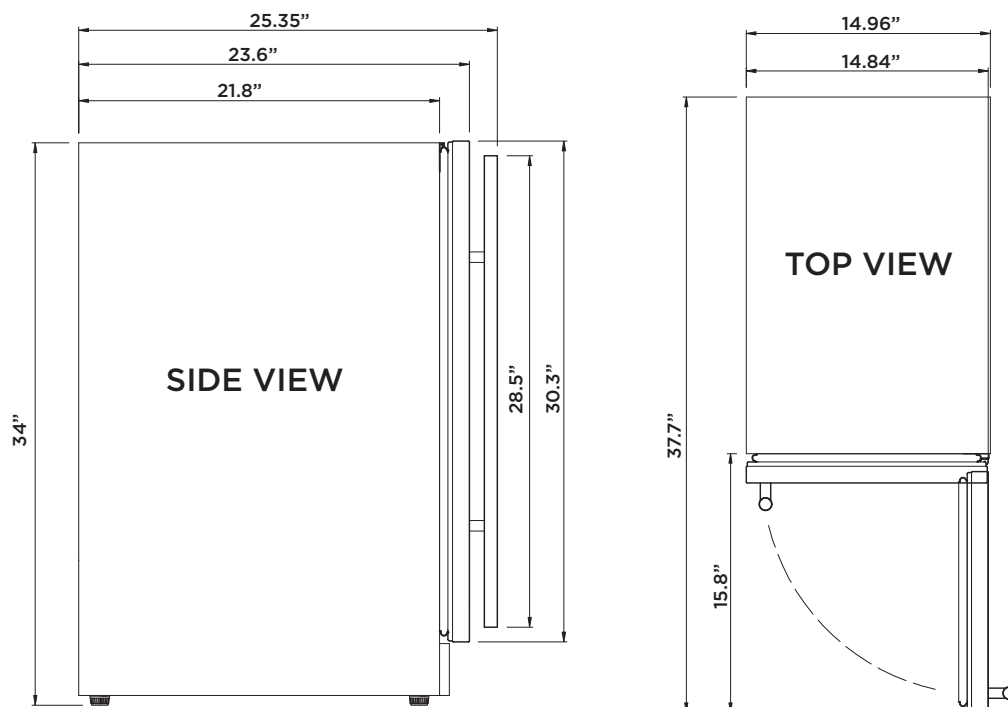

www.silhouetteappliances.com

BENEFITS

Model #	SPRWC031D1SS
Capacity-Wine Compartment Volume	Stores up to 28 bottles* of wine 3.1 cu. ft.
Temperature Range	41F - 64F (5C-18C)
Noise	39 db
Door Frame	304 grade seamless stainless steel
Cabinet	Matte black textured steel
Interior Finish	Matte black
Door Style	Single door
Reversible Door Swing	Yes
Door Hinge	Hidden for flush fit installation
Door Glass	Low E, Dual pane, Argon filled
Door Handle	Pro-style, 20% longer than previous model
Door Lock	Yes
Shelving	Pro-glide, anti-vibration, 100% extension
Shelving Material	Natural wood with stainless steel trim
Lighting Option 1	On/Off with door opening / closing
Lighting Option 2	On 100% illumination for 2 hours
Lighting Option 3	On 50% illumination for 2 hours
Lighting Option 4	Always on
Light Colors	Choose between Arctic white or Azure blue
Controls	Digital seamless capacitive touch
Temperature Recall	Yes, reverts to last set temperature after power out
Alarm	Yes, temperature and door ajar
Sabbath Mode	Yes

PRODUCT SPECIFICATIONS

UPC 067638024815

Unit Dimensions

Width 14.9" in.
Min. Height 34.1" in.
Max. Height 34.25" in.
Depth 23.8" in.

(DOES NOT INCLUDE HANDLE)

Installation

Gross Weight: 98.3 lbs.
Built-in under counter or free standing
Refrigerator: R600
Size: Min 15.3" wide opening required

AC Power

115V, 60Hz at MAX 1.5A
Power cord length: 6.5 ft.

Platinum Warranty

2 year parts and labor coverage

*based on standard 750ml bordeaux style bottle