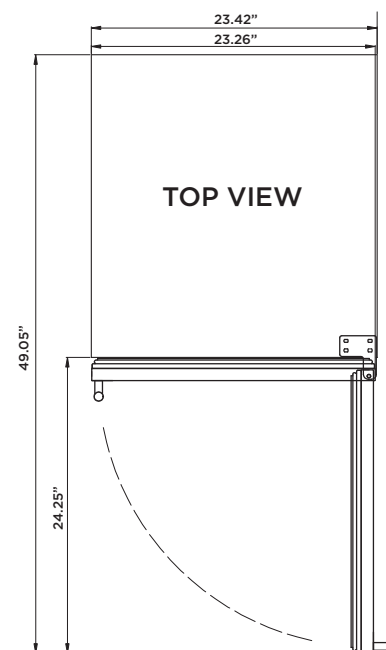

PROFESSIONAL™

www.silhouetteappliances.com

BENEFITS

Model #	SPRWC140D1SS
Capacity-Wine Compartment	Stores up to 129 bottles* in two temperature zones
Volume	14 cu. ft.
Temperature Range	41F - 64F (5C-18C)
Noise	39 db
Door Frame	304 grade seamless stainless steel
Cabinet	Matte black textured steel
Interior Finish	Matte black
Door Style	Single door
Reversible Door Swing	Yes
Door Hinge	Standard hinge
Door Glass	Low E, Dual pane, Argon filled
Door Handle	Pro-style, 20% longer than previous model
Door Lock	Yes
Shelving	Pro-glide, anti-vibration 100% extension
Shelving Material	Natural wood with stainless steel trim
Lighting Option 1	On/Off with door opening
Lighting Option 2	On 100% illumination for 2 hours
Lighting Option 3	On 50% illumination for 2 hours
Lighting Option 4	Always on
Light Colors	Choose between Arctic white or Azure blue
Controls	Digital seamless capacitive touch
Temperature Recall	Yes reverts to last set temperature after power out
Alarm	Yes, temperature and door ajar
Sabbath Mode	Yes

PRODUCT SPECIFICATIONS

UPC 067638024808

Unit Dimensions

Width 23.5" in.
Min. Height 69.4" in.
Max. Height 69.6" in.
Depth 26.7" in.

(DOES NOT INCLUDE HANDLE)

Installation

Gross Weight: 282.2 lbs.
Built-in under counter or free standing
Refrigerator: R600
Size: Min 24" wide opening required

AC Power

115V, 60Hz at MAX 1.5A
Power cord length: 6.5 ft.

Platinum Warranty

2 year parts and labor coverage

*based on standard 750ml bordeaux style bottle