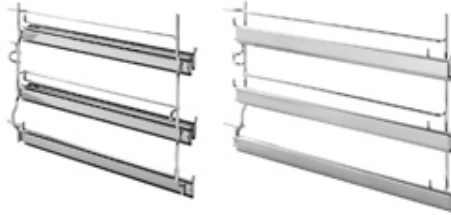

---

3 level telescopic shelf set  
EAN13: 8017709109448

---

- 
- 3 level telescopic shelf set