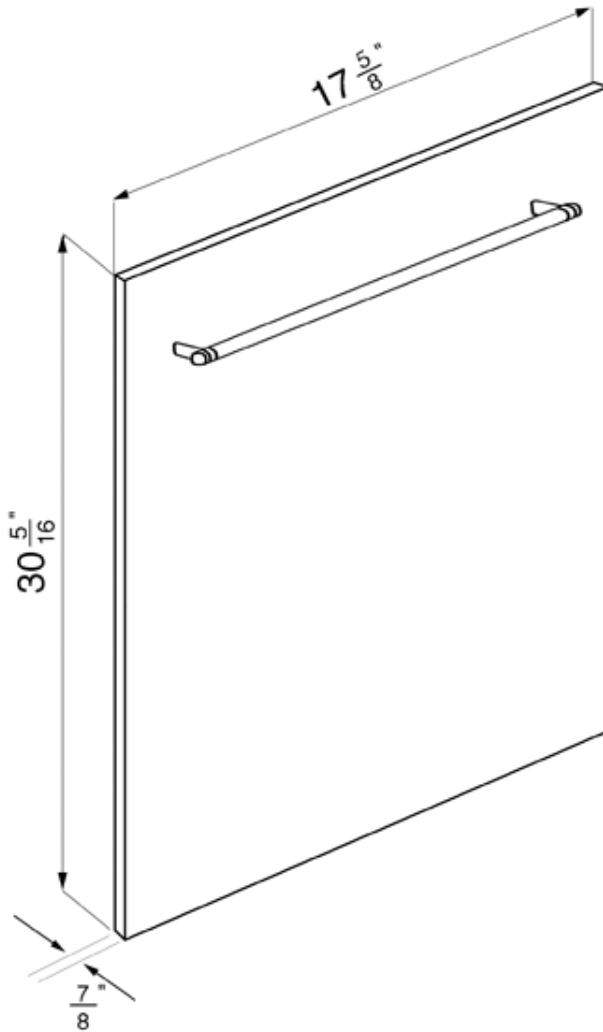

KIT45XU

classic

for dishwashers
door

SMEG U.S.A. INC.
A&D BUILDING
150 EAST 58th STREET, 7th FLOOR
NEW YORK, NY, 10155
Tel. +1 212 265 5378
Fax +1 212 265 5945