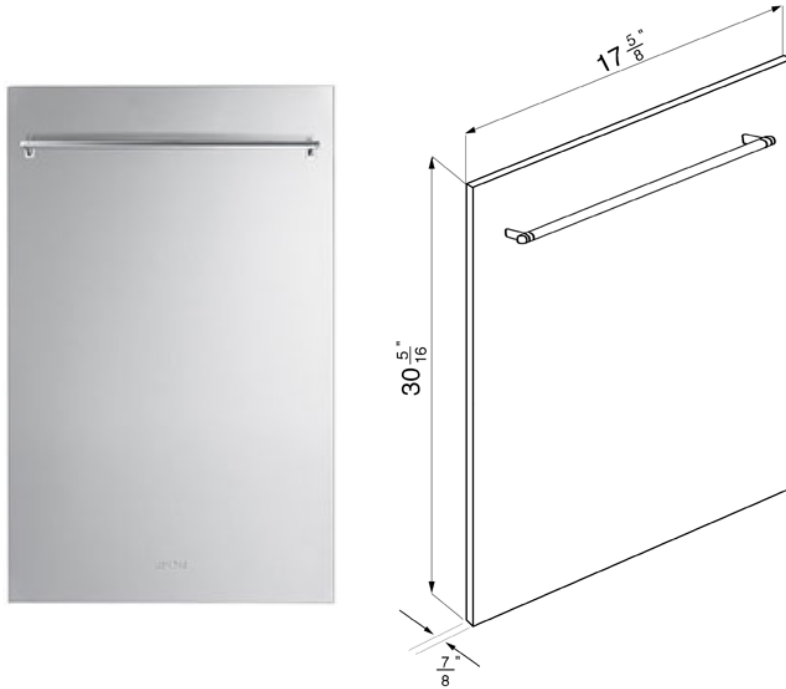

Fingerprint proof stainless steel door panels
EAN13: 8017709149345

- Fingerprint proof stainless steel door panels with "Classic" style handle for model STA4645U