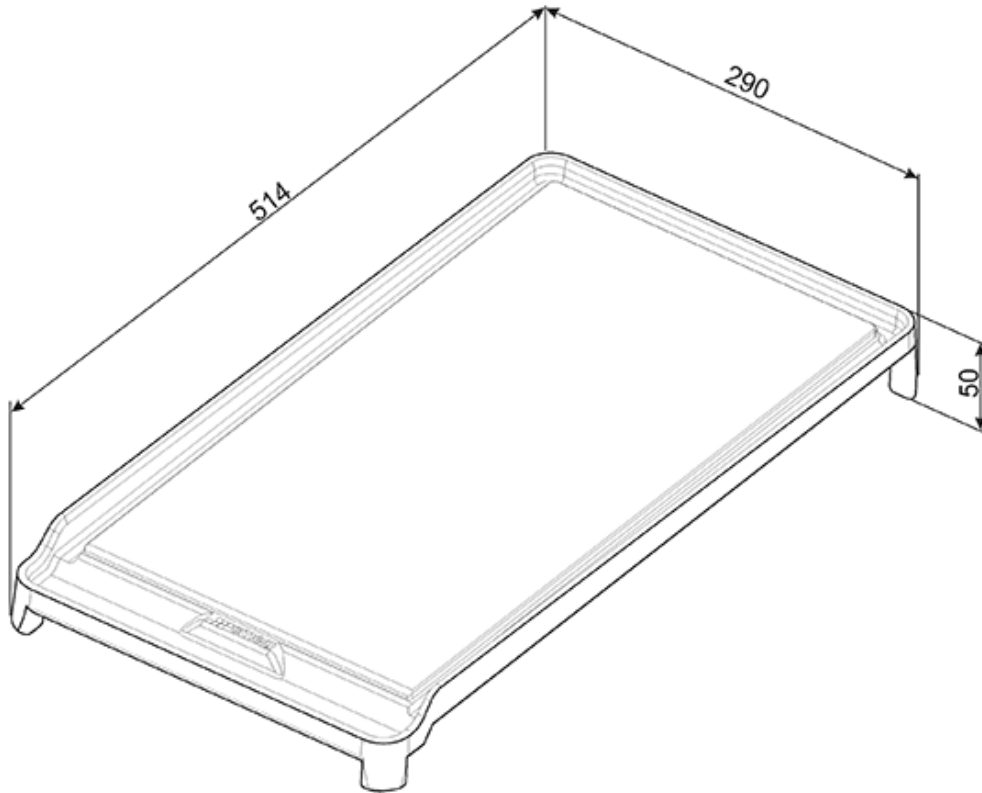

TPKTR9

for ranges
grill plate

SMEG U.S.A. INC.
A&D BUILDING
150 EAST 58th STREET, 7th FLOOR
NEW YORK, NY, 10155
Tel. +1 212 265 5378
Fax +1 212 265 5945