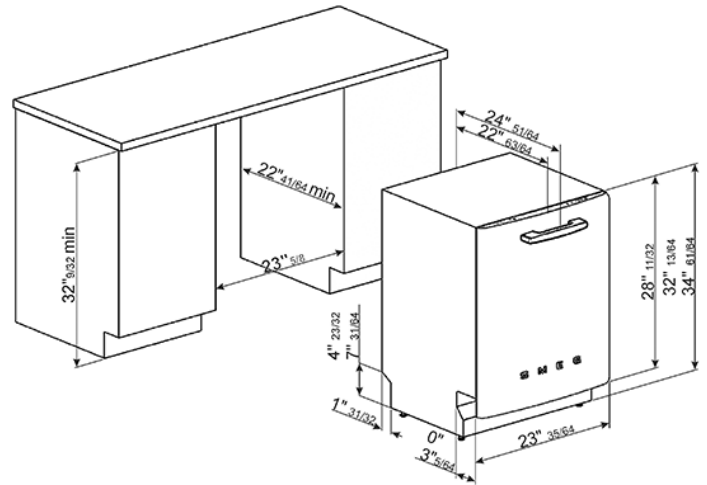

Approx 24" Pre-finished Dishwasher with 50'S
Retro Style handle, White
EAN13: 8017709237097

- Full-size tub • Hidden stainless steel electronic control panel • Self-balancing door • 10 wash cycles including crystal washing, economy cycle and speed (27min) • Sanitation • Condenser drying • Stainless steel tub and filter • Concealed heating element • Half-load • Delay timer (up to 9 hours) • 5 temperatures: 100°F, 113°F, 122°F, 149°F, 158°F • **Orbital Wash System** • Complete Water Leak Protection System
- **13 place setting** • Enameled steel baskets • Adjustable upper basket to accommodate plates up to 13 3/4" in diameter • 2 cutlery baskets • **Third upper basket for cutlery: FlexiDuo** • With third cutlery basket • 4 flip-down spike rails on lower basket • 2 glass support racks in upper basket • Lower basket with double foldable rack • Noise level: 43dB (A) • Energy Star-rated • Height leveling legs • Voltage rating: 115V - 60Hz • Nominal power: 13Amps - 1,800W • Voltage 110-120V: Frequency 60Hz. • Water usage: normal/short cycle: 3.54/1.72 gal.

Functions

Options

- KIT6FIL - 2" decorative fill strip.

Versions

- STFABUBL-1 - Black • STFABUPB-1 - Pastel blue • STFABURD-1 - Red • STFABUCR-1 - Cream