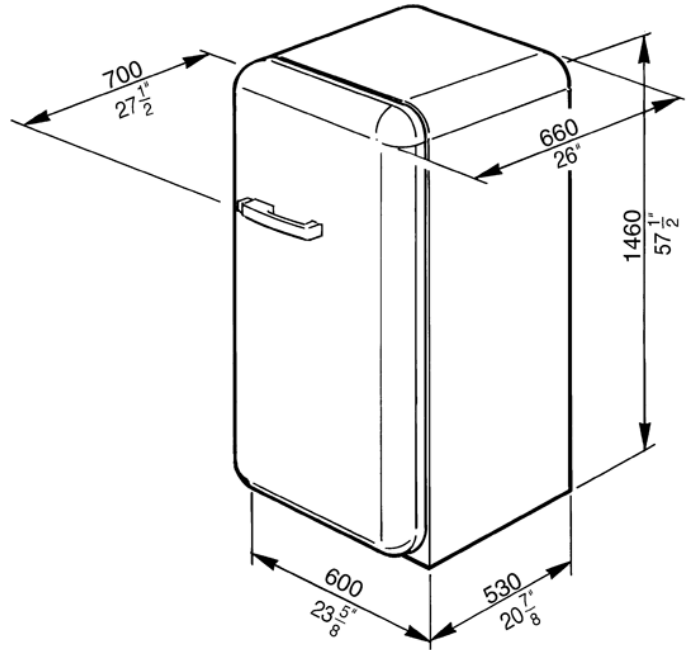

FAB28UBEL1

50'S Style Refrigerator with ice compartment,
Blue, Left hand hinge
EAN13: 8017709208530

• 9.22 cu. ft. capacity • **Refrigerator** • Interior light • 3 adjustable glass shelves • 1 bottle storage shelf • 1 fixed glass shelf • 1 fruit and vegetable container • 1 dairy box • **Door** • 2 adjustable covered bins • 2 bottle storage bins • 4 adjustable bins • 2 egg bins • **Freezer compartment** • 1 Ice cube tray • Dimensions (h x w x d) 57 1/2" x 23 5/8" x 27 1/2"

Versions

- FAB28UBER1 - Blue, right hand hinge