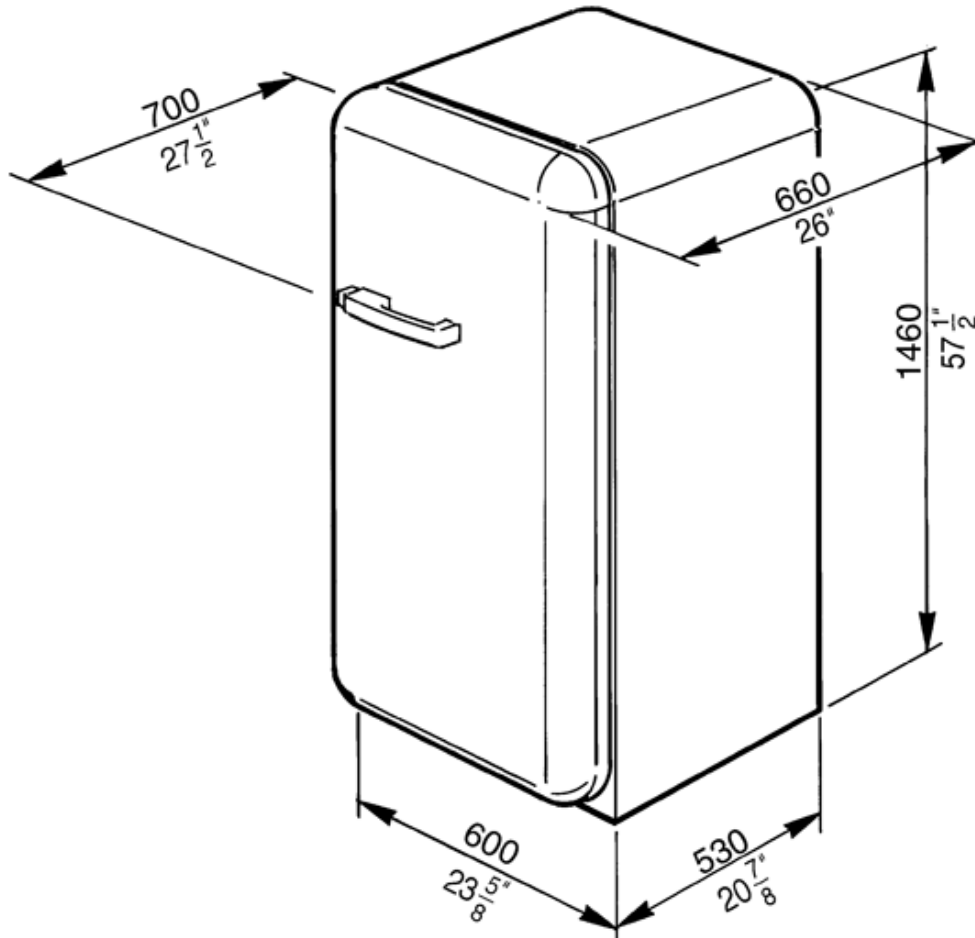

FAB28UCRL1

50's Retro style

fridge
free standing
50's style
cream
24"

SMEG U.S.A. INC.
A&D BUILDING
150 EAST 58th STREET, 7th FLOOR
NEW YORK, NY, 10155
Tel. +1 212 265 5378
Fax +1 212 265 5945