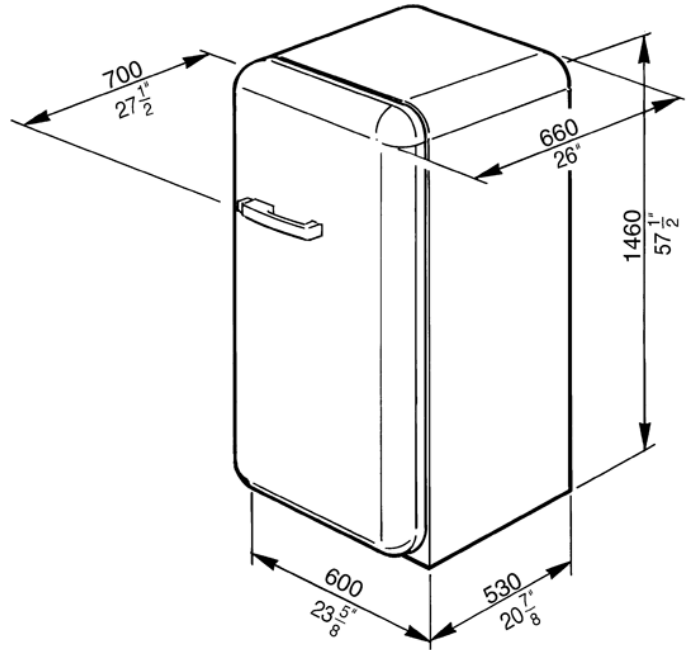

FAB28UCRL1

50'S Style Refrigerator with ice compartment,
Cream, Left hand hinge
EAN13: 8017709208394

• 9.22 cu. ft. capacity • **Refrigerator** • Interior light • 3 adjustable glass shelves • 1 bottle storage shelf • 1 fixed glass shelf • 1 fruit and vegetable container • 1 dairy box • **Door** • 2 adjustable covered bins • 2 bottle storage bins • 4 adjustable bins • 2 egg bins • **Freezer compartment** • 1 Ice cube tray • Dimensions (h x w x d) 57 1/2" x 23 5/8" x 27 1/2"

Versions

- FAB28UCRR1 - Cream, right hand hinge