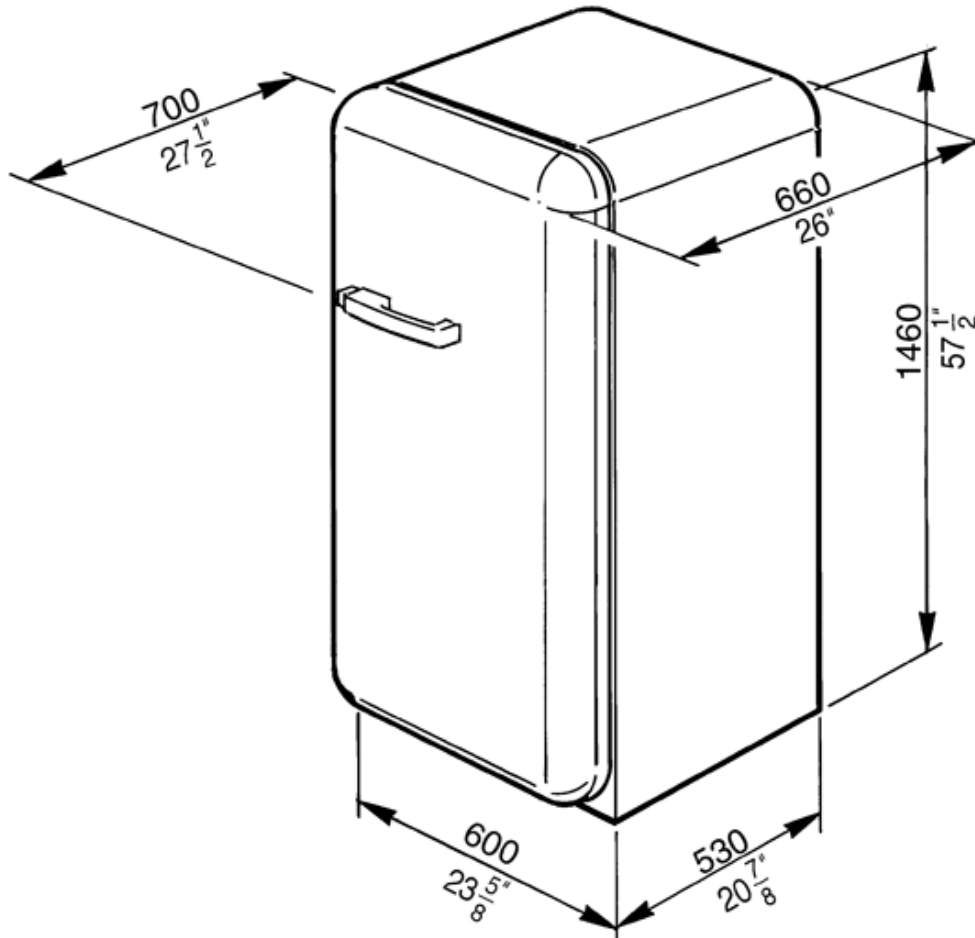

FAB28UCRR1

50's Retro style

50'S Style Refrigerator with ice compartment,
Cream, Right hand hinge

EAN13: 8017709208387

9.22 cu. ft. capacity

Refrigerator

Interior light

3 adjustable glass shelves

1 bottle storage shelf

1 fixed glass shelf

1 fruit and vegetable container

1 dairy box

Door

2 adjustable covered bins

2 bottle storage bins

4 adjustable bins

2 egg bins

Freezer compartment

1 Ice cube tray

Dimensions (h x w x d) 57 1/2" x 23 5/8" x 27 1/2"

Versions

- **FAB28UCRL1** - Cream, left hand hinge

FAB28UCRR1

50's Retro style
fridge
free standing
50's style
cream
24'''