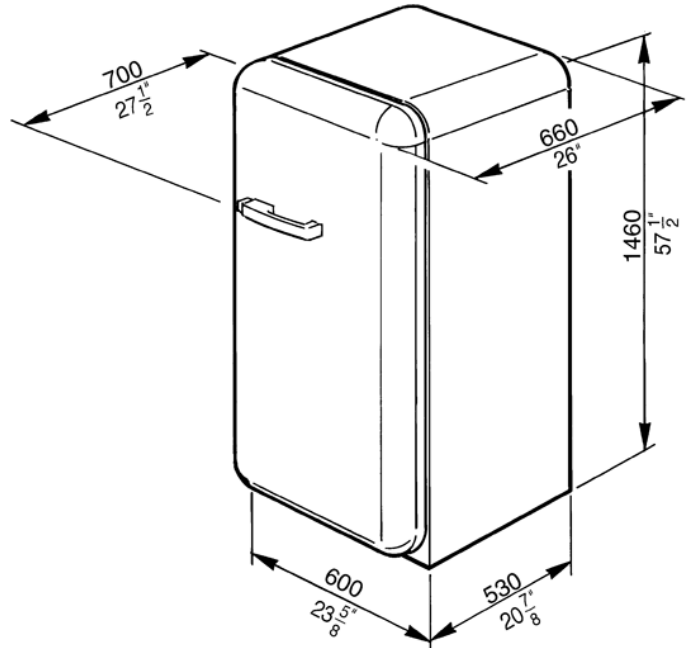

FAB28UCRR1

50'S Style Refrigerator with ice compartment,
Cream, Right hand hinge
EAN13: 8017709208387

• 9.22 cu. ft. capacity • **Refrigerator** • Interior light • 3 adjustable glass shelves • 1 bottle storage shelf • 1 fixed glass shelf • 1 fruit and vegetable container • 1 dairy box • **Door** • 2 adjustable covered bins • 2 bottle storage bins • 4 adjustable bins • 2 egg bins • **Freezer compartment** • 1 Ice cube tray • Dimensions (h x w x d) 57 1/2" x 23 5/8" x 27 1/2"

Versions

- FAB28UCRL1 - Cream, left hand hinge