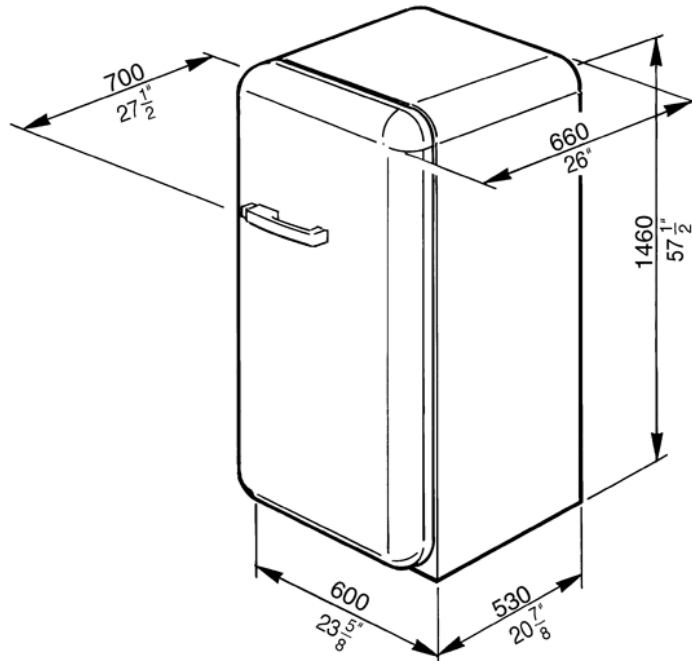

50'S Style Refrigerator with ice compartment,  
Yellow, Left hand hinge  
EAN13: 8017709193676

• **Capacity 9.22 Cu. Ft.** • REFRIGERATOR • Interior light • 3 adjustable glass shelves • 1 bottle storage shelf • 1 fixed glass shelf • 1 fruit and vegetable container • 1 dairy box • DOOR • 2 adjustable covered bins • 2 bottle storage bins • 4 adjustable bins • 2 egg bins • FREEZER COMPARTMENT: • 1 Ice cube tray • Energy consumption: 305 kWh/ year • Voltage: 120 V • Current: 10 A • Frequency: 60 Hz • Noise level: 42 dB(A) RE 1 pW • Dimensions (h x w x d ) 57½ x 23⅝ x 27½ inches • Gross weight: 181.4 lbs • Net weight: 156.5 lbs • When positioning these appliances adjacent to kitchen unit a gap of 6 7/8" must be left on the hinged side of the product to allow the door to open. When positioning next to a wall it is recommended to leave a larger gap of 12 1/2".

## Versions

• FAB28UGR - Yellow, hinges on the right • FAB28UOR - Orange, hinges on the right • FAB28UOL - Orange, hinges on the left • FAB28UVER - Lime green, hinges on the right • FAB28UVEL - Lime green, hinges on the left • FAB28UNER - Black, hinges on the right • FAB28UNEL - Black, hinges on the left • FAB28UROR - Pink, hinges on the right • FAB28UROL - Pink, hinges on the left • FAB28URR - Red, hinges on the right • FAB28URL - Red, hinges on the left • FAB28UBLR - Blue, hinges on the right • FAB28UBLL - Blue, hinges on the left • FAB28UPR - Cream, hinges on the right • FAB28UPL - Cream, hinges on the left • FAB28UAZR - Pastel blue, hinges on the right • FAB28UAZL - Pastel blue, hinges on the left • FAB28UVR - Pastel green, hinges on the right • FAB28UVL - Pastel green, hinges on the left • FAB28UXR - Silver, hinges on the right • FAB28UXL - Silver, hinges on the left • FAB28UBR - White, hinges on the right • FAB28UBL - White, hinges on the left • FAB28UUJR - Union Jack, hinges on the right • FAB28UUJL - Union Jack, hinges on the left