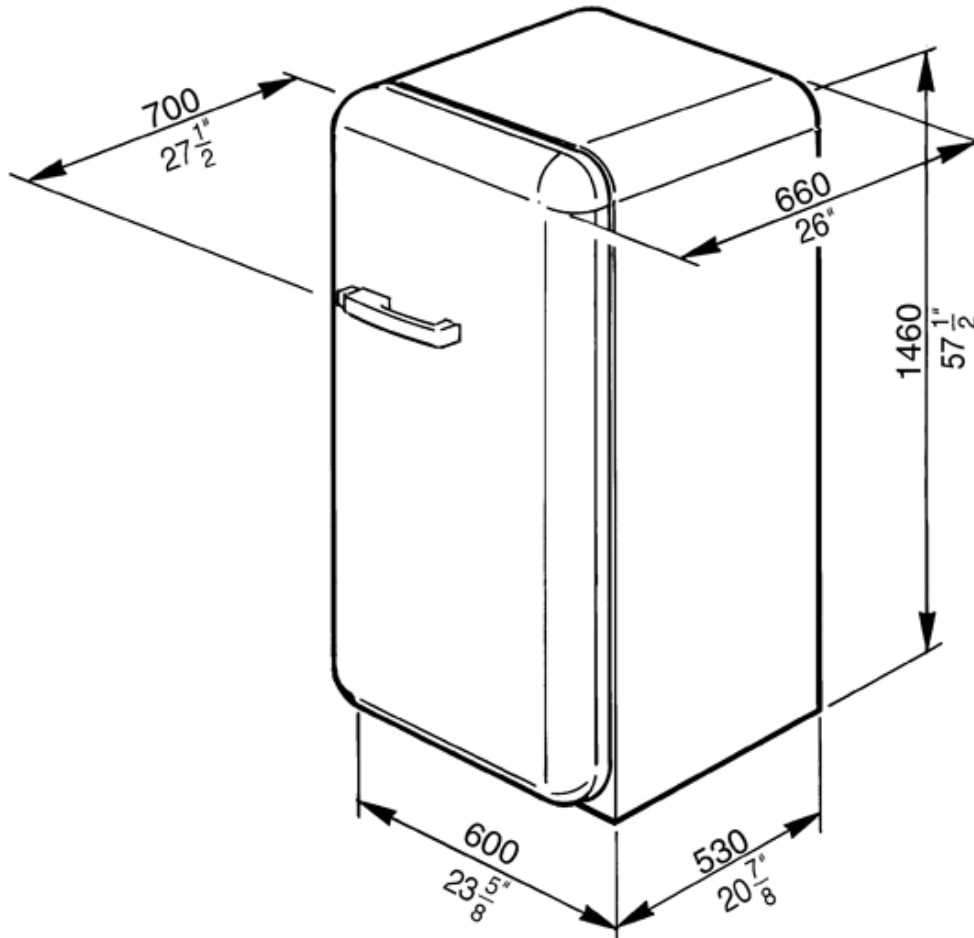

FAB28UITL1

50's Retro style

fridge
free standing
50's style
italian flag
24"

SMEG U.S.A. INC.
A&D BUILDING
150 EAST 58th STREET, 7th FLOOR
NEW YORK, NY, 10155
Tel. +1 212 265 5378
Fax +1 212 265 5945