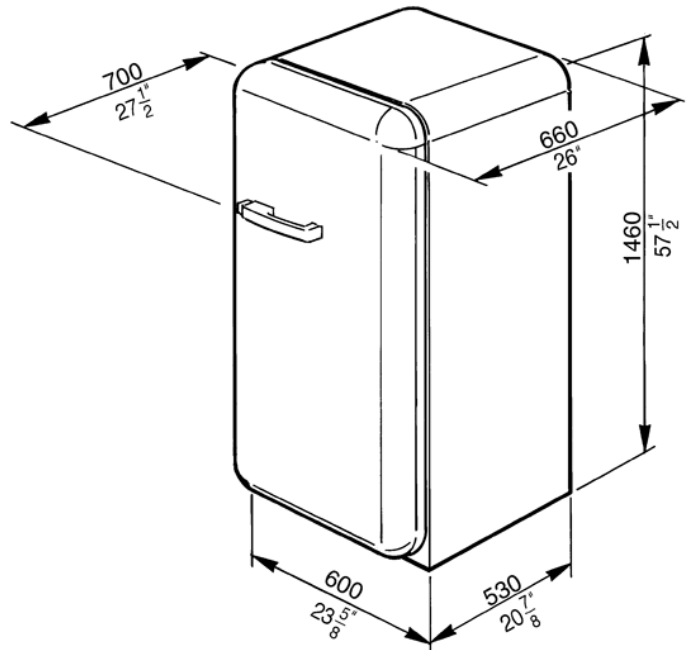

FAB28UITL1

50'S Style Refrigerator with ice compartment,  
Italian Flag, Left hand hinge  
EAN13: 8017709218805

• 9.22 cu. ft. capacity • **Refrigerator** • Interior light • 3 adjustable glass shelves • 1 bottle storage shelf • 1 fixed glass shelf • 1 fruit and vegetable container • 1 dairy box • **Door** • 2 adjustable covered bins • 2 bottle storage bins • 4 adjustable bins • 2 egg bins • **Freezer compartment** • 1 Ice cube tray • Dimensions (h x w x d) 57 1/2" x 23 5/8" x 27 1/2"

## Versions

- FAB28UITR1 - Italian Flag, right hand hinge