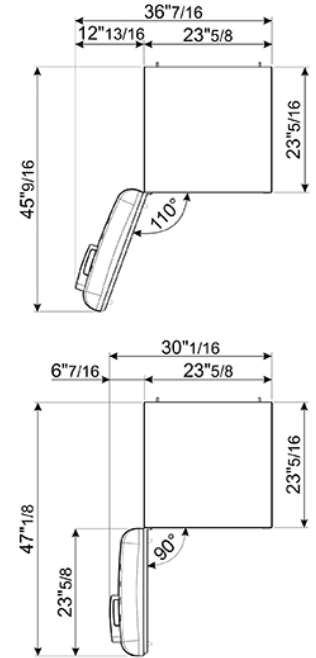

'50s Style fridge with ice compartment, Blue,  
Left-hand hinge, 24" in-width  
EAN13: 8017709271701

- **REFRIGERATOR** • Multiflow Cooling System • Fresh food capacity: 9 cu ft • Life plus zone 28 - 37°F • LED internal light • Automatic defrost
- 3 adjustable glass shelves • Glass crisper cover • Fruit and vegetable drawer on telescopic guides • Inner door with 1 adjustable shelf and 1 bottle shelf with wire support
- **FREEZER** • Frozen food capacity: 0.92 cu ft • Ice cube tray
- **DOOR** • 1 bin with transparent cover • 1 bottle storage bin • 2 adjustable storage bins
- **TECHNICAL FEATURES** • Energy consumption: 230 kWh/year • Voltage: 120 V • Frequency: 60 Hz
- Noise level: 38 dB(A) • Dimensions (HxWxD): 60 1/4" x 23 2/3" x 30 1/4" (handle included) • Dimensions (with door opened to 90°) (HxWxD): 60 1/4" x 30 1/16" x 47 1/8" • Net weight: 156 lbs