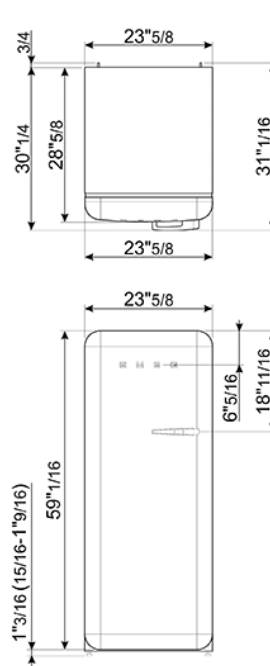

'50s Style fridge with ice compartment, Blue,  
Left-hand hinge, 24" in-width  
EAN13: 8017709271701

- **REFRIGERATOR** • Multiflow Cooling System • Fresh food capacity: 9 cu ft • Life plus zone 28 - 37°F • LED internal light • Automatic defrost
- 3 adjustable glass shelves • Glass crisper cover • Fruit and vegetable drawer on telescopic guides • Inner door with 1 adjustable shelf and 1 bottle shelf with wire support
- **FREEZER** • Frozen food capacity: 0.92 cu ft • Ice cube tray
- **DOOR** • 1 bin with transparent cover • 1 bottle storage bin • 2 adjustable storage bins
- **TECHNICAL FEATURES** • Energy consumption: 230 kWh/year • Voltage: 120 V • Frequency: 60 Hz
- Noise level: 38 dB(A) • Dimensions (HxWxD): 60 1/4" x 23 2/3" x 30 1/4" (handle included) • Dimensions (with door opened to 90°) (HxWxD): 60 1/4" x 30 1/16" x 47 1/8" • Net weight: 156 lbs