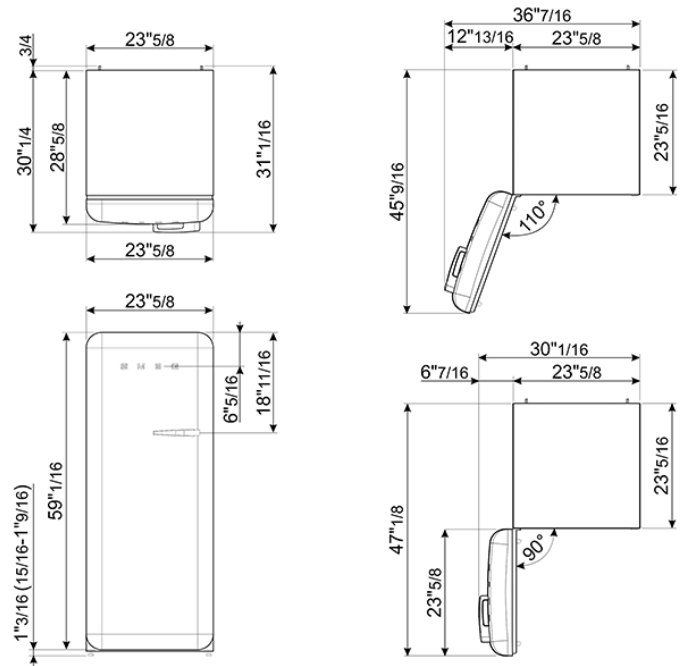

'50s Style fridge with ice compartment, Union Jack, Left-hand hinge, 24" in-width
EAN13: 8017709271879

• **REFRIGERATOR** • Multiflow Cooling System • Fresh food capacity: 9 cu ft • Life plus zone 28 - 37°F • LED internal light • Automatic defrost • 3 adjustable glass shelves • Glass crisper cover • Fruit and vegetable drawer on telescopic guides • Inner door with 1 adjustable shelf and 1 bottle shelf with wire support • **FREEZER** • Frozen food capacity: 0.92 cu ft • Ice cube tray • **DOOR** • 1 bin with transparent cover • 1 bottle storage bin • 2 adjustable storage bins • **TECHNICAL FEATURES** • Energy consumption: 230 kWh/year • Voltage: 120 V • Frequency: 60 Hz • Noise level: 38 dB(A) • Dimensions (HxWxD): 60 1/4" x 23 2/3" x 30 1/4" (handle included) • Dimensions (with door opened to 90°) (HxWxD): 60 1/4" x 30 1/16" x 47 1/8" • Net weight: 156 lbs

Functions

Versions

- FAB28URDUJ3 - Union Jack, Right-hand hinge