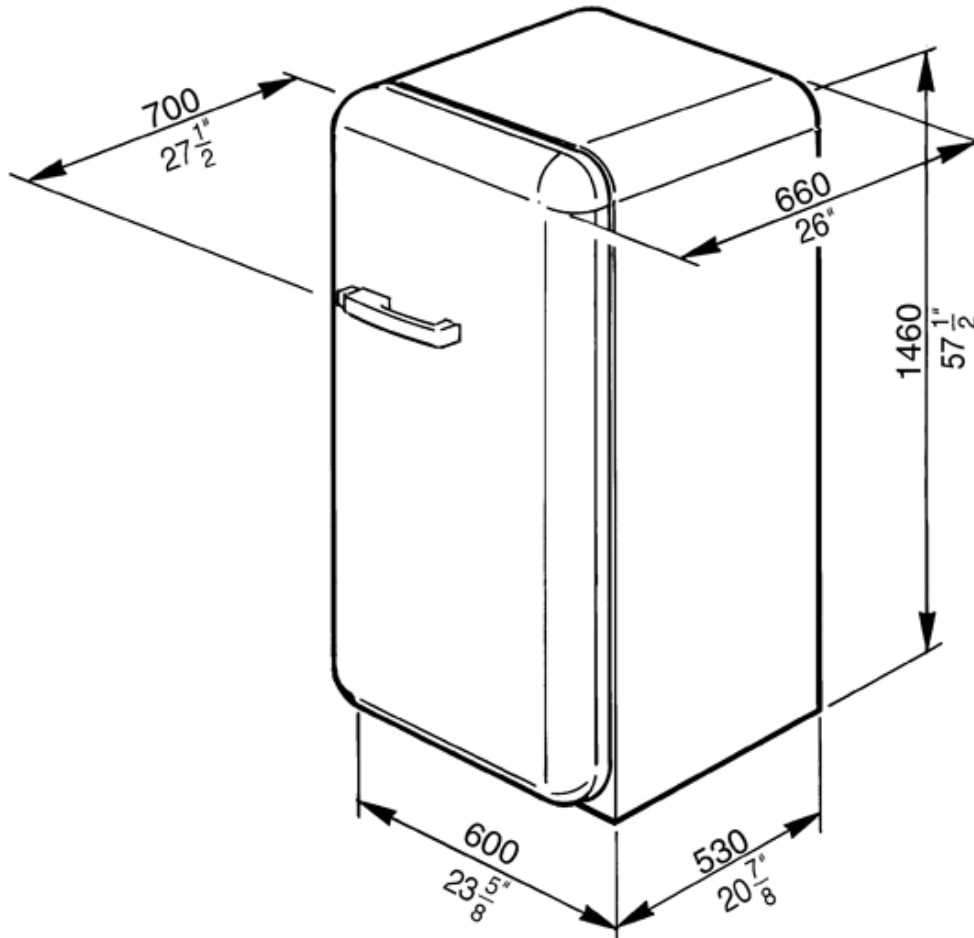

FAB28ULIL1

50's Retro style

fridge
free standing
50's style
lime green
24"

SMEG U.S.A. INC.
A&D BUILDING
150 EAST 58th STREET, 7th FLOOR
NEW YORK, NY, 10155
Tel. +1 212 265 5378
Fax +1 212 265 5945