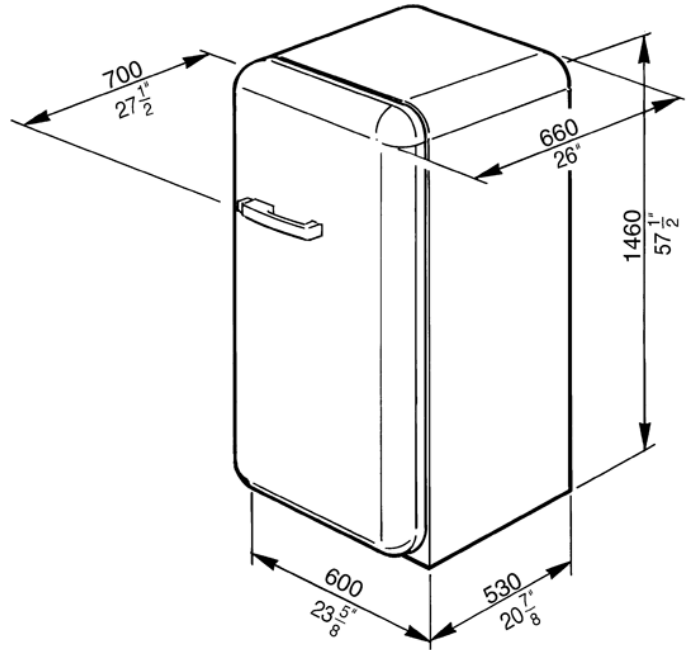

FAB28ULIL1

50'S Style Refrigerator with ice compartment,
Lime green, Left hand hinge
EAN13: 8017709208578

• 9.22 cu. ft. capacity • **Refrigerator** • Interior light • 3 adjustable glass shelves • 1 bottle storage shelf • 1 fixed glass shelf • 1 fruit and vegetable container • 1 dairy box • **Door** • 2 adjustable covered bins • 2 bottle storage bins • 4 adjustable bins • 2 egg bins • **Freezer compartment** • 1 Ice cube tray • Dimensions (h x w x d) 57 1/2" x 23 5/8" x 27 1/2"

Versions

- FAB28ULIR1 - Lime green, right hand hinge